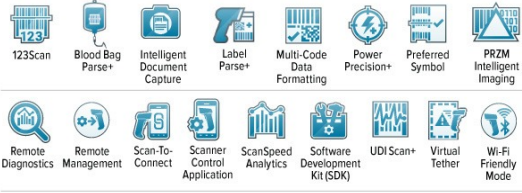

20% (): 90 USB
15% : 35 USB

DataCapture DNA

Zebra

DataCapture DNA
www.zebra.com/datacapturedna

NA and Corporate Headquarters
+1 800 423 0442
inquiry4@zebra.com

Asia-Pacific Headquarters
+65 6858 0722
contact.apac@zebra.com

EMEA Headquarters
zebra.com/locations
contact.emea@zebra.com

Latin America Headquarters
zebra.com/locations
la.contactme@zebra.com