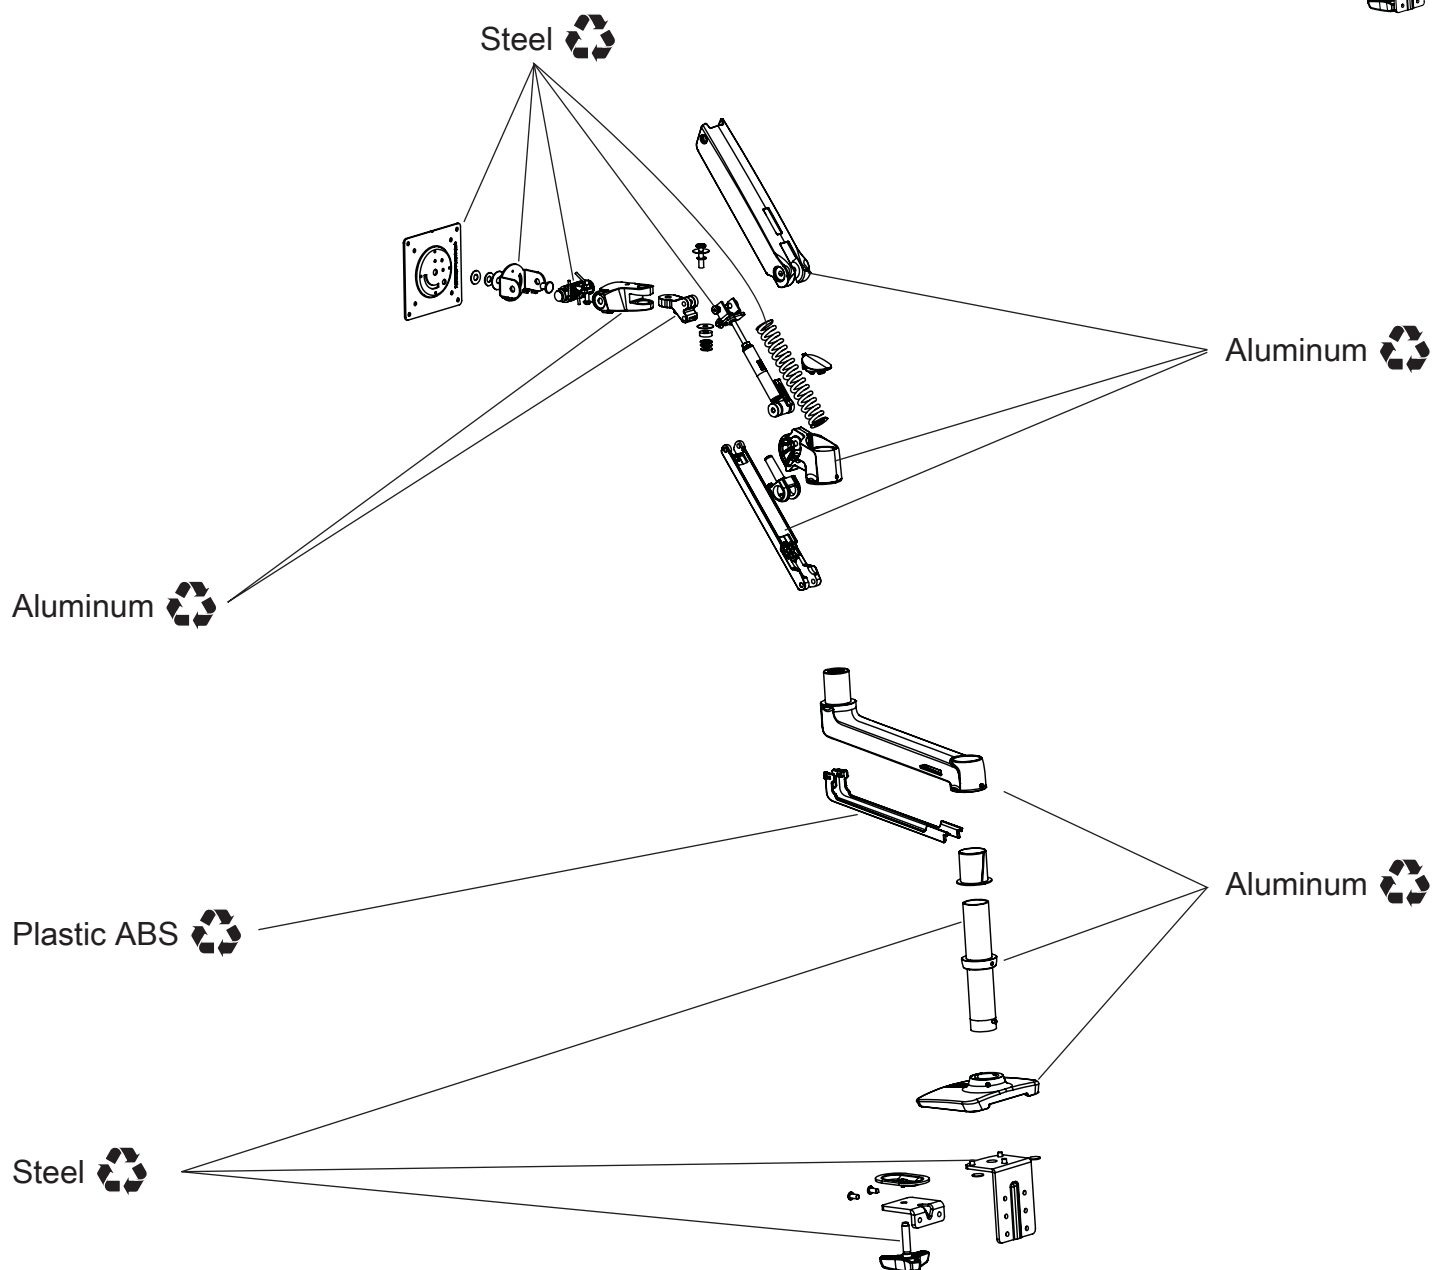

LX Desk Monitor Arm Family:
45-241, 45-384, 45-490, 45-295, 45-537,
45-245, 45-491, 45-248, 45-492, 45-509,
45-360, 45-608, 45-626, 45-610

15 minute Disassembly
Tools Needed:

There may be components that are under pressure. Proceed with caution while disassembling.