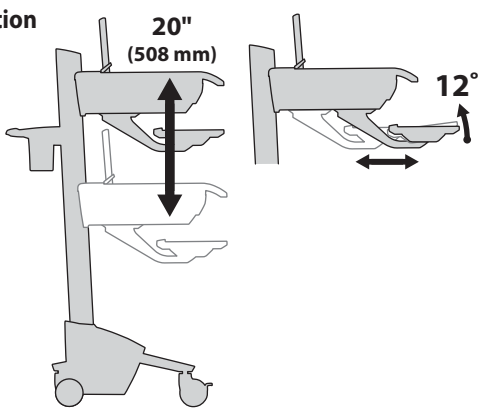

- 0 lbs (0 kg) Open Worksurface
- <5 lbs (2.3 kg) Closed Worksurface
- <13 lbs (5.9 kg) CPU Compartment

Combined LCD and CPU Compartment weight: <27 lbs (12.2 kg). If the combined LCD and CPU weight is greater than 27 lbs (12.2 kg) then the CPU must be mounted to the rear of the cart using the Universal CPU Holder accessory (ordered separately).

Dimensions

Laptop Compartment

When figuring dimensions, include mounted accessories, protruding cables and port replicators or docking stations.

Range of Motion

Weight Capacity

Dimensions

Side View

CPU Compartment

When figuring dimensions, include mounted accessories, protruding cables and port replicators or docking stations.

Range of Motion

Top View

Front View

Front View

Side View

Top View

Weight Capacity

<3 lbs (1.4 kg)

Side View

Front View

Top View

CPU Compartment

When figuring dimensions, include mounted accessories, protruding cables and port replicators or docking stations.

Side View

Range of Motion