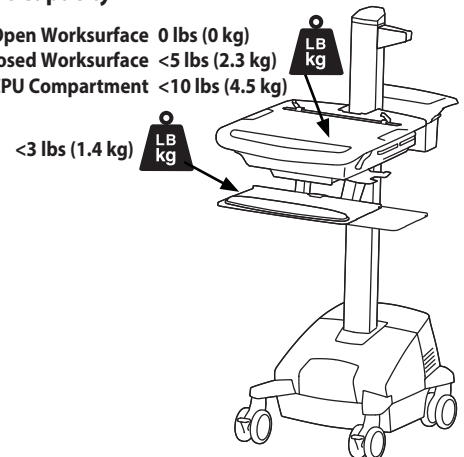

<3 lbs (1.4 kg)

Side View

Front View

Top View

CPU Compartment

When figuring dimensions, include mounted accessories, protruding cables and port replicators or docking stations.

Side View

Range of Motion

Weight Capacity

Dimensions

Laptop Compartment

When figuring dimensions, include mounted accessories, protruding cables and port replicators or docking stations.

Range of Motion

Weight Capacity

- Open Worksurface 0 lbs (0 kg)
- Closed Worksurface <5 lbs (2.3 kg)
- CPU Compartment <10 lbs (4.5 kg)

When figuring dimensions, include mounted accessories, protruding cables and port replicators or docking stations.

Range of Motion

Weight Capacity

Without Independent LCD Lift: 20 lbs (9 kg)
With Independent LCD Lift: 6-14 lbs (2.7-6.4 kg)
Carts with LiFe Power System: 5-11 lbs (2.3-5 kg)

0 lbs (0 kg) Open Worksurface
<5 lbs (2.3 kg) Closed Worksurface*
<13 lbs (5.9 kg) CPU Compartment**

*Weight Capacity for carts with LiFe Power System is <3 lbs (1.4 kg).
**Combined LCD and CPU Compartment weight: <27 lbs (12.2 kg).