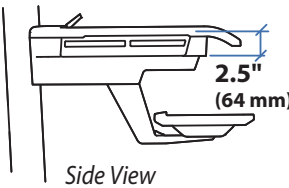

Laptop Compartment