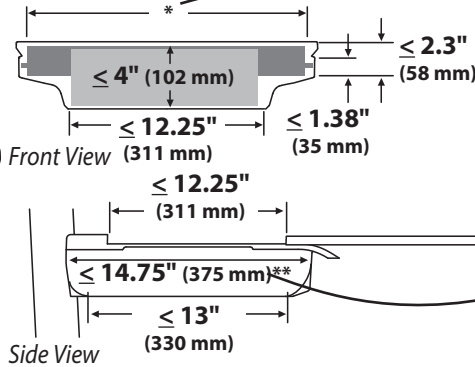

Dimensions

Side View
Laptop Compartment

When figuring dimensions, include mounted accessories, protruding cables and port replicators or docking stations.

Range of Motion

Weight Capacity

- Open Worksurface 0 lbs (0 kg)
- Closed Worksurface <5 lbs (2.3 kg)
- Laptop Compartment <10 lbs (4.5 kg)

Dimensions

CPU Compartment

When figuring dimensions, include mounted accessories, protruding cables and port replicators or docking stations.

Weight Capacity

With Independent LCD Lift:	Without Independent LCD Lift:	LB kg
<14 lbs (6.4 kg)	20 lbs (9 kg)	LB kg

When figuring dimensions, include mounted accessories, protruding cables and port replicators or docking stations.

Range of Motion

Top View

Front View

Front View

Side View

Top View

Weight Capacity

<3 lbs (1.4 kg)

Side View

Front View

Top View

CPU Compartment

When figuring dimensions, include mounted accessories, protruding cables and port replicators or docking stations.

Side View

Range of Motion