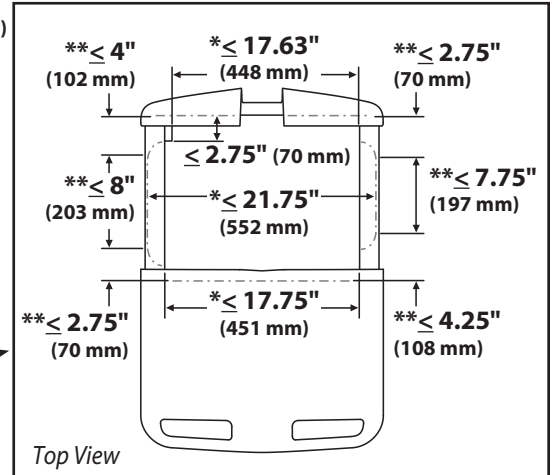

When figuring dimensions, include mounted accessories, protruding cables and port replicators or docking stations.

Range of Motion

Top View

Front View

Front View

Side View

Top View

Weight Capacity

<3 lbs (1.4 kg)

Side View

Front View

Top View

CPU Compartment

When figuring dimensions, include mounted accessories, protruding cables and port replicators or docking stations.

Side View

Range of Motion