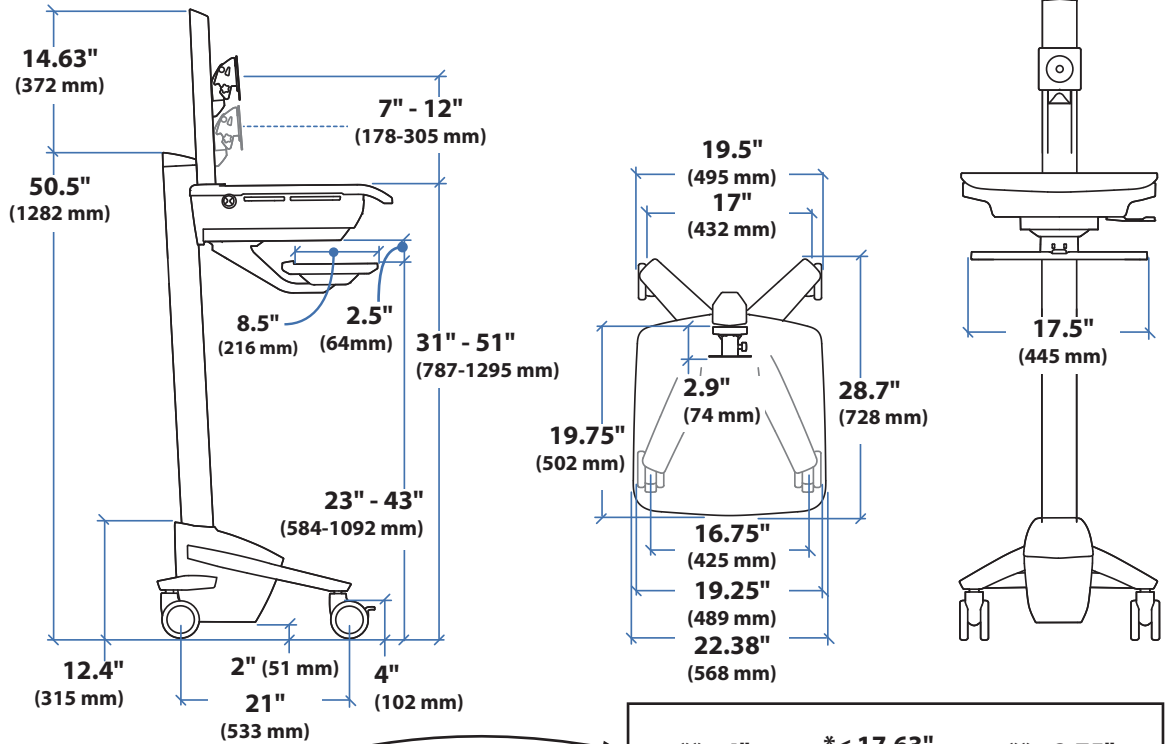

Dimensions

Side View
Laptop Compartment

When figuring dimensions, include mounted accessories, protruding cables and port replicators or docking stations.

Range of Motion

Weight Capacity

- Open Worksurface 0 lbs (0 kg)
- Closed Worksurface <5 lbs (2.3 kg)
- Laptop Compartment <10 lbs (4.5 kg)

Dimensions

CPU Compartment

When figuring dimensions, include mounted accessories, protruding cables and port replicators or docking stations.

Weight Capacity

With Independent LCD Lift:	Without Independent LCD Lift:	LB kg
<14 lbs (6.4 kg)	20 lbs (9 kg)	LB kg

Dimensions

Laptop Compartment

When figuring dimensions, include mounted accessories, protruding cables and port replicators or docking stations.

Range of Motion

Weight Capacity

Dimensions

Side View

CPU Compartment

<3 lbs (1.4 kg)

Side View

Front View

Top View

CPU Compartment

When figuring dimensions, include mounted accessories, protruding cables and port replicators or docking stations.

Side View

Range of Motion