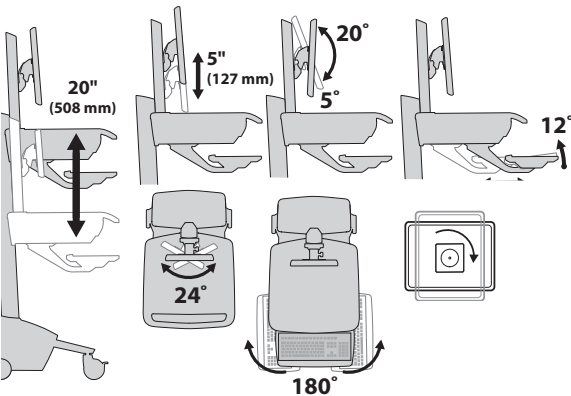

Dimensions

Side View
Laptop Compartment

When figuring dimensions, include mounted accessories, protruding cables and port replicators or docking stations.

Range of Motion

Weight Capacity

- Open Worksurface 0 lbs (0 kg)
- Closed Worksurface <5 lbs (2.3 kg)
- Laptop Compartment <10 lbs (4.5 kg)

Dimensions

CPU Compartment

When figuring dimensions, include mounted accessories, protruding cables and port replicators or docking stations.

Weight Capacity

With Independent LCD Lift:	Without Independent LCD Lift:	LB kg
<14 lbs (6.4 kg)	20 lbs (9 kg)	LB kg

Dimensions

Laptop Compartment

When figuring dimensions, include mounted accessories, protruding cables and port replicators or docking stations.

Range of Motion

Weight Capacity

Dimensions

Side View

CPU Compartment

When figuring dimensions, include mounted accessories, protruding cables and port replicators or docking stations.

Range of Motion

Top View

Front View

Front View

Side View

Top View

Weight Capacity