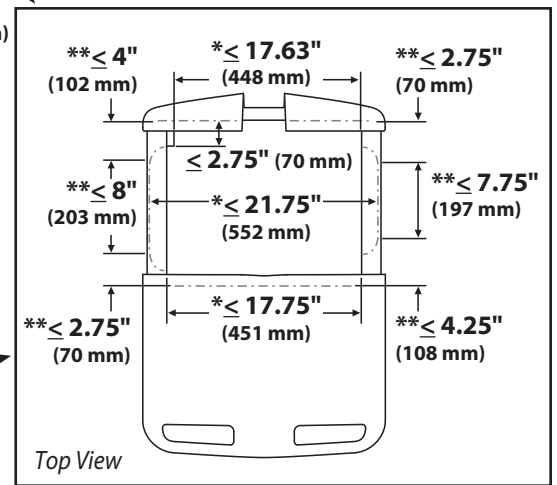

Dimensions

Laptop Compartment

When figuring dimensions, include mounted accessories, protruding cables and port replicators or docking stations.

Range of Motion

Weight Capacity

Dimensions

Side View

CPU Compartment

When figuring dimensions, include mounted accessories, protruding cables and port replicators or docking stations.

Range of Motion

Top View

Front View

Front View

Side View

Top View

Weight Capacity

With Independent LCD Lift: <14 lbs (6.4 kg)
Without Independent LCD Lift: 20 lbs (9 kg)

0 lbs (0 kg) Open Worksurface
<5 lbs (2.3 kg) Closed Worksurface
<13 lbs (5.9 kg) CPU Compartment*

*Combined LCD and CPU Compartment weight: <27 lbs (12.2 kg).

<3 lbs (1.4 kg)

Side View

Front View

Top View

CPU Compartment

When figuring dimensions, include mounted accessories, protruding cables and port replicators or docking stations.

Side View

Range of Motion