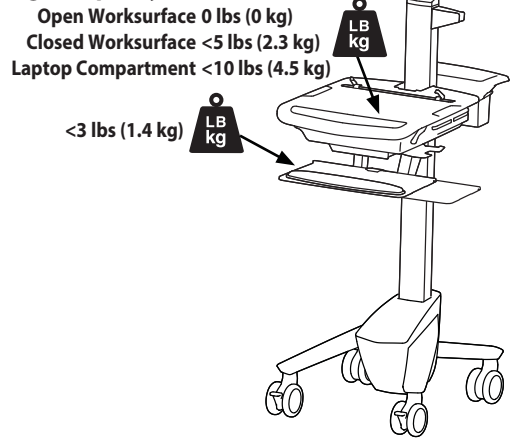

- 0 lbs (0 kg) Open Worksurface
- <5 lbs (2.3 kg) Closed Worksurface
- <13 lbs (5.9 kg) CPU Compartment

Combined LCD and CPU Compartment weight: <27 lbs (12.2 kg). If the combined LCD and CPU weight is greater than 27 lbs (12.2 kg) then the CPU must be mounted to the rear of the cart using the Universal CPU Holder accessory (ordered separately).

Dimensions

Laptop Compartment

When figuring dimensions, include mounted accessories, protruding cables and port replicators or docking stations.

Range of Motion

Weight Capacity

Dimensions

Side View

CPU Compartment

When figuring dimensions, include mounted accessories, protruding cables and port replicators or docking stations.

Range of Motion

Top View

Front View

Front View

Side View

Top View

Weight Capacity

With Independent LCD Lift: <14 lbs (6.4 kg)
Without Independent LCD Lift: 20 lbs (9 kg)

0 lbs (0 kg) Open Worksurface
<5 lbs (2.3 kg) Closed Worksurface
<13 lbs (5.9 kg) CPU Compartment*

*Combined LCD and CPU Compartment weight: <27 lbs (12.2 kg).