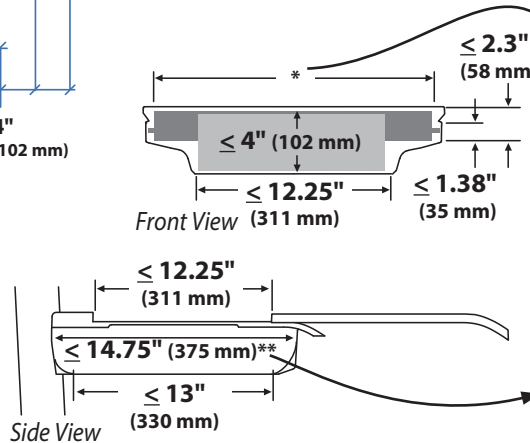

<3 lbs (1.4 kg)

Side View

Front View

Top View

CPU Compartment

When figuring dimensions, include mounted accessories, protruding cables and port replicators or docking stations.

Side View

Range of Motion

Weight Capacity

Dimensions

Laptop Compartment

When figuring dimensions, include mounted accessories, protruding cables and port replicators or docking stations.

Range of Motion

Weight Capacity

- Open Worksurface 0 lbs (0 kg)
- Closed Worksurface <5 lbs (2.3 kg)
- CPU Compartment <10 lbs (4.5 kg)

When figuring dimensions, include mounted accessories, protruding cables and port replicators or docking stations.

Range of Motion

Weight Capacity

Without Independent LCD Lift: 20 lbs (9 kg)
With Independent LCD Lift: 6-14 lbs (2.7-6.4 kg)
Carts with LiFe Power System: 5-11 lbs (2.3-5 kg)