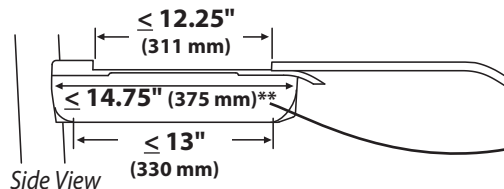

Dimensions

Laptop Compartment

When figuring dimensions, include mounted accessories, protruding cables and port replicators or docking stations.

Range of Motion

Weight Capacity

Dimensions

Side View

CPU Compartment

When figuring dimensions, include mounted accessories, protruding cables and port replicators or docking stations.

Range of Motion

Top View

Front View

Front View

Side View

Top View

Weight Capacity

<3 lbs (1.4 kg)

Side View

Front View

Top View

CPU Compartment

When figuring dimensions, include mounted accessories, protruding cables and port replicators or docking stations.

Side View

Range of Motion