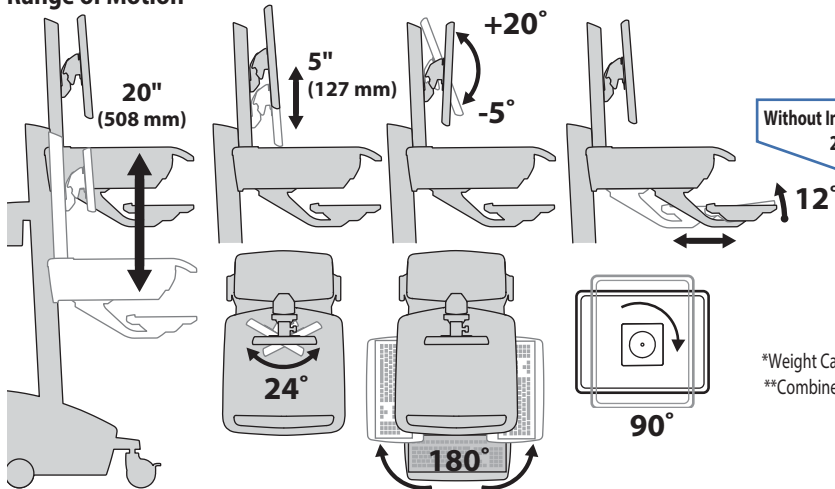

<3 lbs (1.4 kg)

Side View

Front View

Top View

CPU Compartment

When figuring dimensions, include mounted accessories, protruding cables and port replicators or docking stations.

Side View

Range of Motion

Weight Capacity

Dimensions

Laptop Compartment

When figuring dimensions, include mounted accessories, protruding cables and port replicators or docking stations.

Range of Motion

Weight Capacity

- Open Worksurface 0 lbs (0 kg)
- Closed Worksurface <5 lbs (2.3 kg)
- CPU Compartment <10 lbs (4.5 kg)

When figuring dimensions, include mounted accessories, protruding cables and port replicators or docking stations.

Range of Motion

Weight Capacity

Without Independent LCD Lift: 20 lbs (9 kg)
With Independent LCD Lift: 6-14 lbs (2.7-6.4 kg)
Carts with LiFe Power System: 5-11 lbs (2.3-5 kg)

<3 lbs (1.4 kg)

Dimensions

Range of Motion

Weight Capacity: <14 lbs (6.4 kg)

Carts with LiFe Power System:
5-11 lbs (2.3-5 kg)

0 lbs (0 kg) Open Worksurface

<5 lbs (2.3 kg) Closed Worksurface*

<13 lbs (5.9 kg) CPU Compartment**