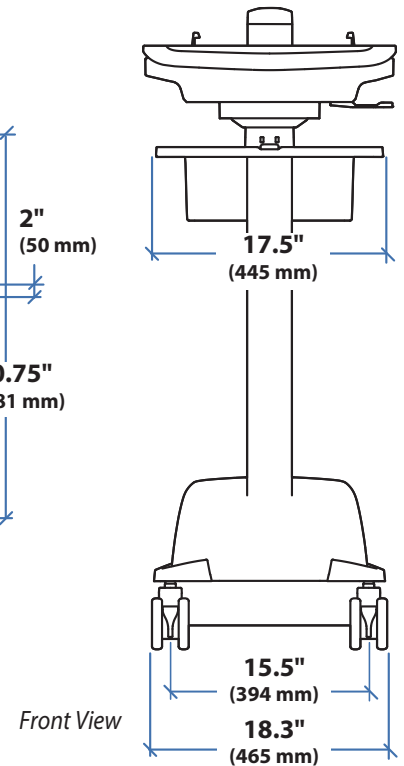

When figuring dimensions, include mounted accessories, protruding cables and port replicators or docking stations.

Range of Motion

Top View

Front View

Front View

Side View

Top View

Weight Capacity

<3 lbs (1.4 kg)

Side View

Front View

Top View

CPU Compartment

When figuring dimensions, include mounted accessories, protruding cables and port replicators or docking stations.

Side View

Range of Motion

Weight Capacity

Dimensions

Laptop Compartment

When figuring dimensions, include mounted accessories, protruding cables and port replicators or docking stations.

Range of Motion

Weight Capacity

- Open Worksurface 0 lbs (0 kg)
- Closed Worksurface <5 lbs (2.3 kg)
- CPU Compartment <10 lbs (4.5 kg)

When figuring dimensions, include mounted accessories, protruding cables and port replicators or docking stations.

Range of Motion

Weight Capacity

Without Independent LCD Lift: 20 lbs (9 kg)
With Independent LCD Lift: 6-14 lbs (2.7-6.4 kg)
Carts with LiFe Power System: 5-11 lbs (2.3-5 kg)