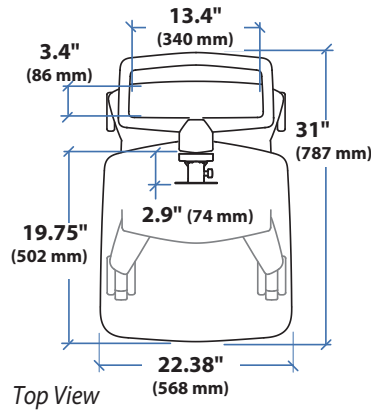

<3 lbs (1.4 kg)

Side View

Front View

Top View

CPU Compartment

When figuring dimensions, include mounted accessories, protruding cables and port replicators or docking stations.

Side View

Range of Motion

Weight Capacity

Dimensions

Laptop Compartment

When figuring dimensions, include mounted accessories, protruding cables and port replicators or docking stations.

Range of Motion

Weight Capacity

- Open Worksurface 0 lbs (0 kg)
- Closed Worksurface <5 lbs (2.3 kg)
- CPU Compartment <10 lbs (4.5 kg)

When figuring dimensions, include mounted accessories, protruding cables and port replicators or docking stations.

Range of Motion

Weight Capacity

Without Independent LCD Lift: 20 lbs (9 kg)
With Independent LCD Lift: 6-14 lbs (2.7-6.4 kg)
Carts with LiFe Power System: 5-11 lbs (2.3-5 kg)

<3 lbs (1.4 kg)

Dimensions

Range of Motion

Weight Capacity: <14 lbs (6.4 kg)

Carts with LiFe Power System:
5-11 lbs (2.3-5 kg)

0 lbs (0 kg) Open Worksurface

<5 lbs (2.3 kg) Closed Worksurface*

<13 lbs (5.9 kg) CPU Compartment**