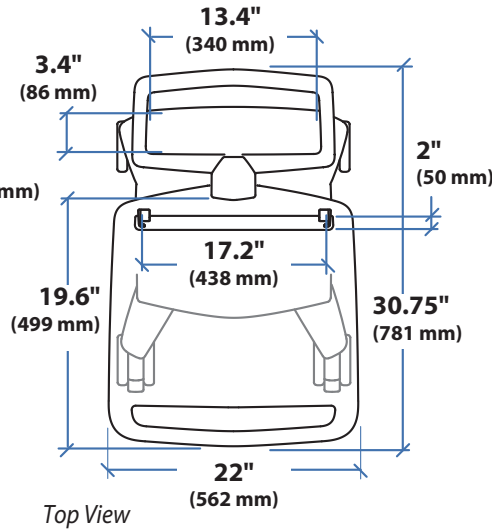

When figuring dimensions, include mounted accessories, protruding cables and port replicators or docking stations.

Range of Motion

Top View

Front View

Front View

Side View

Top View

Weight Capacity

<3 lbs (1.4 kg)

Side View

Front View

Top View

CPU Compartment

When figuring dimensions, include mounted accessories, protruding cables and port replicators or docking stations.

Side View

Range of Motion

Weight Capacity

Dimensions

Laptop Compartment

When figuring dimensions, include mounted accessories, protruding cables and port replicators or docking stations.

Range of Motion

Weight Capacity

- Open Worksurface 0 lbs (0 kg)
- Closed Worksurface <5 lbs (2.3 kg)
- CPU Compartment <10 lbs (4.5 kg)

When figuring dimensions, include mounted accessories, protruding cables and port replicators or docking stations.

Range of Motion

Weight Capacity

Without Independent LCD Lift: 20 lbs (9 kg)
With Independent LCD Lift: 6-14 lbs (2.7-6.4 kg)
Carts with LiFe Power System: 5-11 lbs (2.3-5 kg)