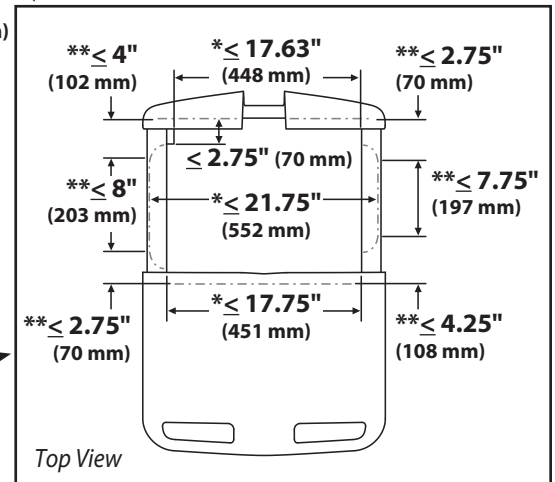

When figuring dimensions, include mounted accessories, protruding cables and port replicators or docking stations.

Range of Motion

Top View

Front View

Front View

Side View

Top View

Weight Capacity

<3 lbs (1.4 kg)

Side View

Front View

Top View

CPU Compartment

When figuring dimensions, include mounted accessories, protruding cables and port replicators or docking stations.

Side View

Range of Motion

Weight Capacity

Dimensions

Laptop Compartment

When figuring dimensions, include mounted accessories, protruding cables and port replicators or docking stations.

Range of Motion

Weight Capacity

- Open Worksurface 0 lbs (0 kg)
- Closed Worksurface <5 lbs (2.3 kg)
- CPU Compartment <10 lbs (4.5 kg)

When figuring dimensions, include mounted accessories, protruding cables and port replicators or docking stations.

Range of Motion

Weight Capacity

Without Independent LCD Lift: 20 lbs (9 kg)
With Independent LCD Lift: 6-14 lbs (2.7-6.4 kg)
Carts with LiFe Power System: 5-11 lbs (2.3-5 kg)