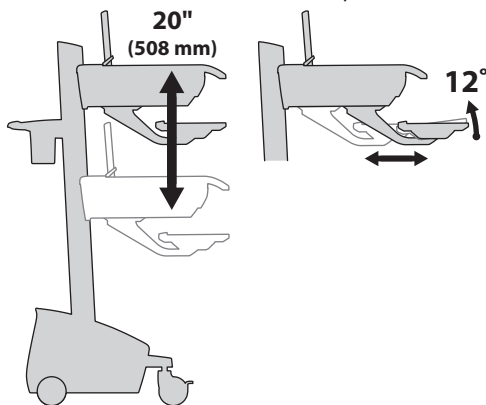

When figuring dimensions, include mounted accessories, protruding cables and port replicators or docking stations.

Range of Motion

Top View

Front View

Front View

Side View

Top View

Weight Capacity

<3 lbs (1.4 kg)

Side View

Front View

Top View

CPU Compartment

When figuring dimensions, include mounted accessories, protruding cables and port replicators or docking stations.

Side View

Range of Motion

Weight Capacity

Dimensions

Laptop Compartment

When figuring dimensions, include mounted accessories, protruding cables and port replicators or docking stations.

Range of Motion

Weight Capacity

- Open Worksurface 0 lbs (0 kg)
- Closed Worksurface <5 lbs (2.3 kg)
- CPU Compartment <10 lbs (4.5 kg)

When figuring dimensions, include mounted accessories, protruding cables and port replicators or docking stations.

Range of Motion

Weight Capacity

Without Independent LCD Lift: 20 lbs (9 kg)
With Independent LCD Lift: 6-14 lbs (2.7-6.4 kg)
Carts with LiFe Power System: 5-11 lbs (2.3-5 kg)