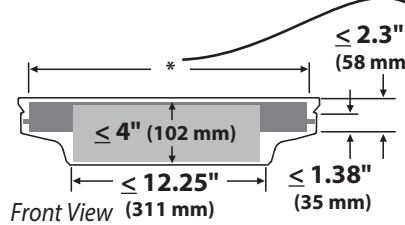

Dimensions

Laptop Compartment

When figuring dimensions, include mounted accessories, protruding cables and port replicators or docking stations.

Range of Motion

Weight Capacity

Dimensions

Side View

CPU Compartment

When figuring dimensions, include mounted accessories, protruding cables and port replicators or docking stations.

Range of Motion

Top View

Front View

Front View

Side View

Top View

Weight Capacity

<3 lbs (1.4 kg)

Side View

Front View

Top View

CPU Compartment

When figuring dimensions, include mounted accessories, protruding cables and port replicators or docking stations.

Side View

Range of Motion