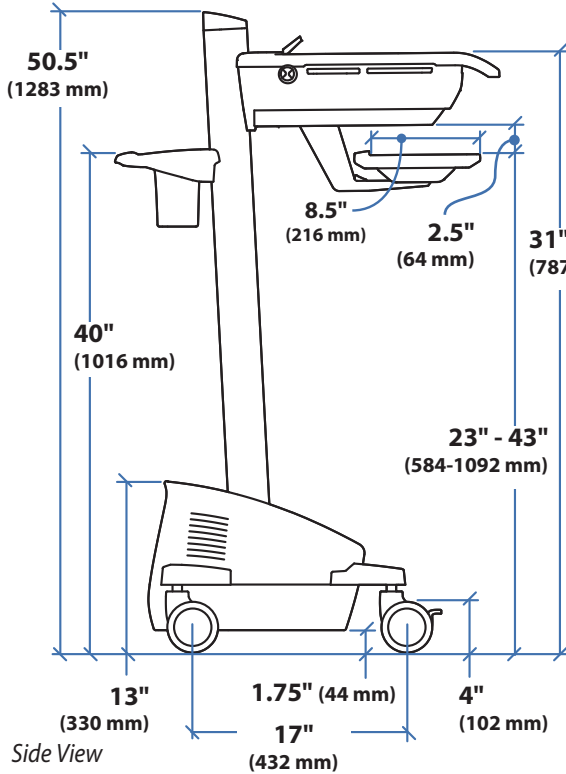

When figuring dimensions, include mounted accessories, protruding cables and port replicators or docking stations.

Range of Motion

Top View

Front View

Front View

Side View

Top View

Weight Capacity

With Independent LCD Lift: <14 lbs (6.4 kg)
Without Independent LCD Lift: 20 lbs (9 kg)

0 lbs (0 kg) Open Worksurface
<5 lbs (2.3 kg) Closed Worksurface
<13 lbs (5.9 kg) CPU Compartment*

*Combined LCD and CPU Compartment weight: <27 lbs (12.2 kg).

<3 lbs (1.4 kg)

Side View

Front View

Top View

CPU Compartment

When figuring dimensions, include mounted accessories, protruding cables and port replicators or docking stations.

Side View

Range of Motion

Weight Capacity

Dimensions

Laptop Compartment

When figuring dimensions, include mounted accessories, protruding cables and port replicators or docking stations.

Range of Motion

Weight Capacity

- Open Worksurface 0 lbs (0 kg)
- Closed Worksurface <5 lbs (2.3 kg)
- CPU Compartment <10 lbs (4.5 kg)