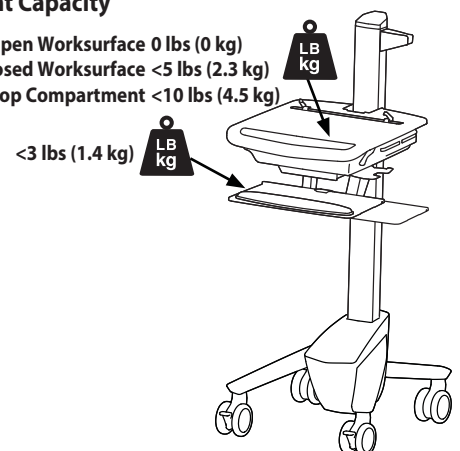

Dimensions

Side View
Laptop Compartment

When figuring dimensions, include mounted accessories, protruding cables and port replicators or docking stations.

Range of Motion

Weight Capacity

- Open Worksurface 0 lbs (0 kg)
- Closed Worksurface <5 lbs (2.3 kg)
- Laptop Compartment <10 lbs (4.5 kg)

Dimensions

CPU Compartment

When figuring dimensions, include mounted accessories, protruding cables and port replicators or docking stations.

Weight Capacity

With Independent LCD Lift:	Without Independent LCD Lift:	LB kg
<14 lbs (6.4 kg)	20 lbs (9 kg)	LB kg

- 0 lbs (0 kg) Open Worksurface
- <5 lbs (2.3 kg) Closed Worksurface
- <13 lbs (5.9 kg) CPU Compartment

Combined LCD and CPU Compartment weight: <27 lbs (12.2 kg). If the combined LCD and CPU weight is greater than 27 lbs (12.2 kg) then the CPU must be mounted to the rear of the cart using the Universal CPU Holder accessory (ordered separately).

Dimensions

Laptop Compartment

When figuring dimensions, include mounted accessories, protruding cables and port replicators or docking stations.

Range of Motion

Weight Capacity

Dimensions

Side View

CPU Compartment