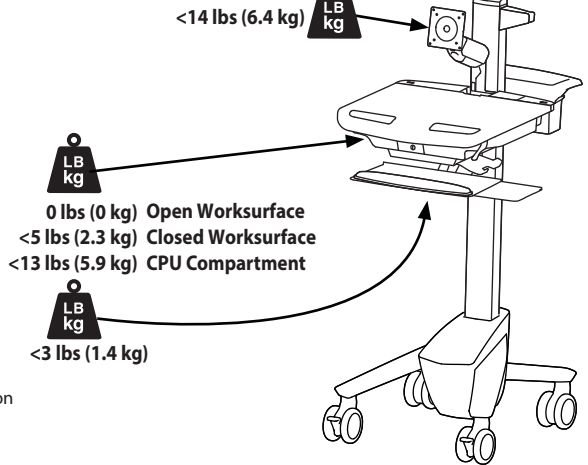

With Independent LCD Lift: <14 lbs (6.4 kg)
Without Independent LCD Lift: 20 lbs (9 kg)

0 lbs (0 kg) Open Worksurface
<5 lbs (2.3 kg) Closed Worksurface
<13 lbs (5.9 kg) CPU Compartment*

*Combined LCD and CPU Compartment weight: <27 lbs (12.2 kg).

<3 lbs (1.4 kg)

Side View

Front View

Top View

CPU Compartment

When figuring dimensions, include mounted accessories, protruding cables and port replicators or docking stations.

Side View

Range of Motion

Weight Capacity

Dimensions

Laptop Compartment

When figuring dimensions, include mounted accessories, protruding cables and port replicators or docking stations.

Range of Motion

Weight Capacity

- Open Worksurface 0 lbs (0 kg)
- Closed Worksurface <5 lbs (2.3 kg)
- CPU Compartment <10 lbs (4.5 kg)

When figuring dimensions, include mounted accessories, protruding cables and port replicators or docking stations.

Range of Motion

Weight Capacity

Without Independent LCD Lift: 20 lbs (9 kg)
With Independent LCD Lift: 6-14 lbs (2.7-6.4 kg)
Carts with LiFe Power System: 5-11 lbs (2.3-5 kg)