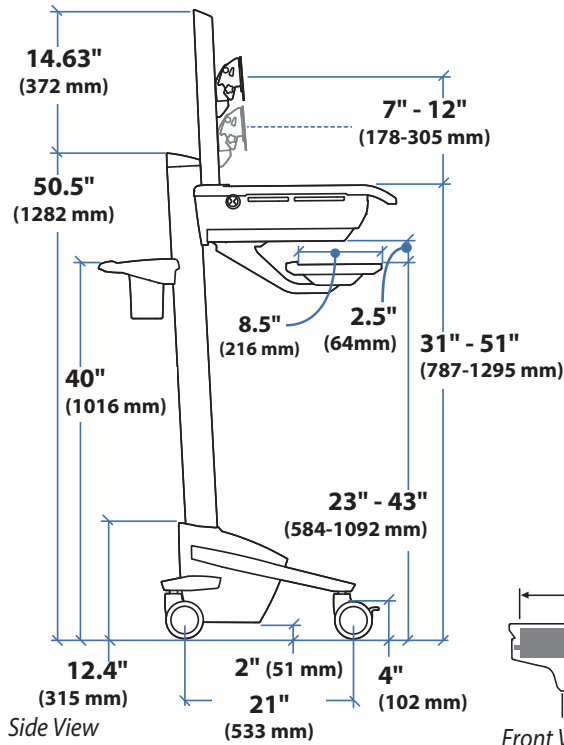

- 0 lbs (0 kg) Open Worksurface
- <5 lbs (2.3 kg) Closed Worksurface
- <13 lbs (5.9 kg) CPU Compartment

Combined LCD and CPU Compartment weight: <27 lbs (12.2 kg). If the combined LCD and CPU weight is greater than 27 lbs (12.2 kg) then the CPU must be mounted to the rear of the cart using the Universal CPU Holder accessory (ordered separately).

Dimensions

Laptop Compartment

When figuring dimensions, include mounted accessories, protruding cables and port replicators or docking stations.

Range of Motion

Weight Capacity

Dimensions

Side View

CPU Compartment

When figuring dimensions, include mounted accessories, protruding cables and port replicators or docking stations.

Range of Motion

Top View

Front View

Front View

Side View

Top View

Weight Capacity

<3 lbs (1.4 kg)

Side View

Front View

Top View

CPU Compartment

When figuring dimensions, include mounted accessories, protruding cables and port replicators or docking stations.

Side View

Range of Motion