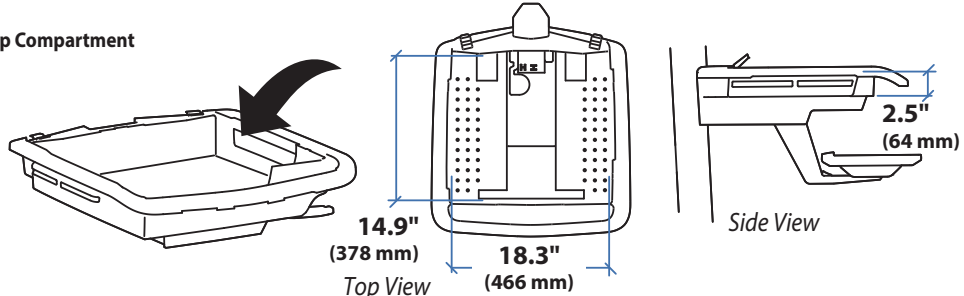

Dimensions

CPU Compartment

When figuring dimensions, include mounted accessories, protruding cables and port replicators or docking stations.

Weight Capacity

With Independent LCD Lift:	Without Independent LCD Lift:	LB kg
<14 lbs (6.4 kg)	20 lbs (9 kg)	LB kg

- 0 lbs (0 kg) Open Worksurface
- <5 lbs (2.3 kg) Closed Worksurface
- <13 lbs (5.9 kg) CPU Compartment

Combined LCD and CPU Compartment weight: <27 lbs (12.2 kg). If the combined LCD and CPU weight is greater than 27 lbs (12.2 kg) then the CPU must be mounted to the rear of the cart using the Universal CPU Holder accessory (ordered separately).

Dimensions

Laptop Compartment

When figuring dimensions, include mounted accessories, protruding cables and port replicators or docking stations.

Range of Motion

Weight Capacity

Dimensions

Side View

CPU Compartment

When figuring dimensions, include mounted accessories, protruding cables and port replicators or docking stations.

Range of Motion

Top View

Front View

Front View

Side View

Top View

Weight Capacity