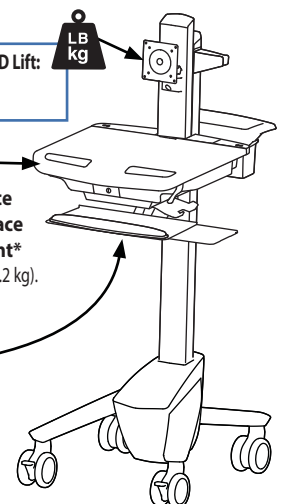

Dimensions

Laptop Compartment

When figuring dimensions, include mounted accessories, protruding cables and port replicators or docking stations.

Range of Motion

Weight Capacity

Dimensions

Side View

CPU Compartment

When figuring dimensions, include mounted accessories, protruding cables and port replicators or docking stations.

Range of Motion

Top View

Front View

Front View

Side View

Top View

Weight Capacity

With Independent LCD Lift: <14 lbs (6.4 kg)
Without Independent LCD Lift: 20 lbs (9 kg)

0 lbs (0 kg) Open Worksurface
<5 lbs (2.3 kg) Closed Worksurface
<13 lbs (5.9 kg) CPU Compartment*

*Combined LCD and CPU Compartment weight: <27 lbs (12.2 kg).

<3 lbs (1.4 kg)

Side View

Front View

Top View

CPU Compartment

When figuring dimensions, include mounted accessories, protruding cables and port replicators or docking stations.

Side View

Range of Motion