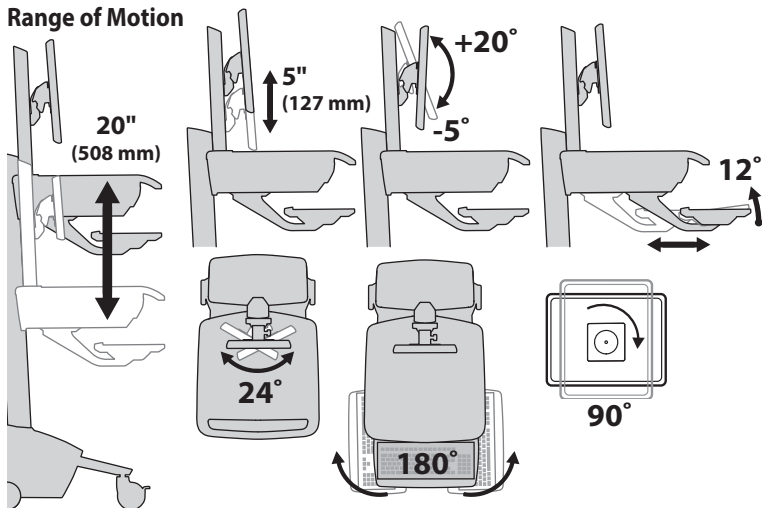

- 0 lbs (0 kg) Open Worksurface
- <5 lbs (2.3 kg) Closed Worksurface
- <13 lbs (5.9 kg) CPU Compartment

Combined LCD and CPU Compartment weight: <27 lbs (12.2 kg). If the combined LCD and CPU weight is greater than 27 lbs (12.2 kg) then the CPU must be mounted to the rear of the cart using the Universal CPU Holder accessory (ordered separately).

Dimensions

Laptop Compartment

When figuring dimensions, include mounted accessories, protruding cables and port replicators or docking stations.

Range of Motion

Weight Capacity

Dimensions

Side View

CPU Compartment

When figuring dimensions, include mounted accessories, protruding cables and port replicators or docking stations.

Range of Motion

Top View

Front View

Front View

Side View

Top View

Weight Capacity

<3 lbs (1.4 kg)

Side View

Front View

Top View

CPU Compartment

When figuring dimensions, include mounted accessories, protruding cables and port replicators or docking stations.

Side View

Range of Motion