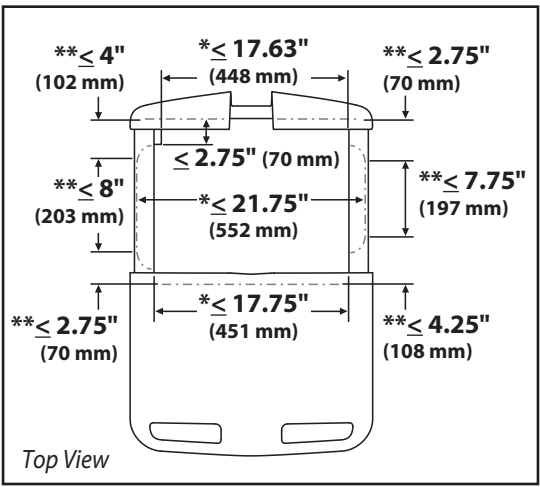

Dimensions

Side View
Laptop Compartment

When figuring dimensions, include mounted accessories, protruding cables and port replicators or docking stations.

Range of Motion

Weight Capacity

- Open Worksurface 0 lbs (0 kg)
- Closed Worksurface <5 lbs (2.3 kg)
- Laptop Compartment <10 lbs (4.5 kg)

Dimensions

CPU Compartment

When figuring dimensions, include mounted accessories, protruding cables and port replicators or docking stations.

Weight Capacity

With Independent LCD Lift:	Without Independent LCD Lift:	LB kg
<14 lbs (6.4 kg)	20 lbs (9 kg)	LB kg

Dimensions

Laptop Compartment

When figuring dimensions, include mounted accessories, protruding cables and port replicators or docking stations.

Range of Motion

Weight Capacity

Dimensions

Side View

CPU Compartment

<3 lbs (1.4 kg)

Side View

Front View

Top View

CPU Compartment

When figuring dimensions, include mounted accessories, protruding cables and port replicators or docking stations.

Side View

Range of Motion