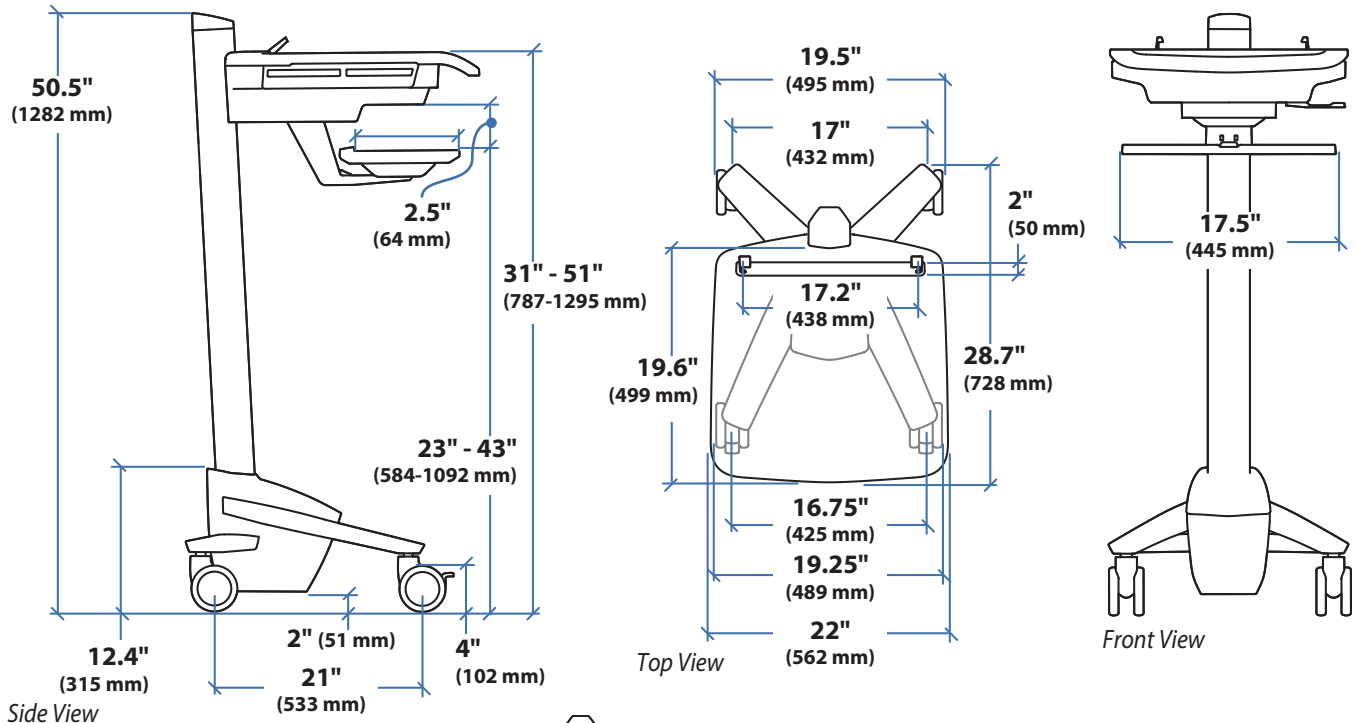

Dimensions

Side View
Laptop Compartment

When figuring dimensions, include mounted accessories, protruding cables and port replicators or docking stations.

Range of Motion

Weight Capacity

- Open Worksurface 0 lbs (0 kg)
- Closed Worksurface <5 lbs (2.3 kg)
- Laptop Compartment <10 lbs (4.5 kg)

Dimensions

CPU Compartment

When figuring dimensions, include mounted accessories, protruding cables and port replicators or docking stations.

Weight Capacity

With Independent LCD Lift:	Without Independent LCD Lift:	LB kg
<14 lbs (6.4 kg)	20 lbs (9 kg)	LB kg

- 0 lbs (0 kg) Open Worksurface
- <5 lbs (2.3 kg) Closed Worksurface
- <13 lbs (5.9 kg) CPU Compartment

Combined LCD and CPU Compartment weight: <27 lbs (12.2 kg). If the combined LCD and CPU weight is greater than 27 lbs (12.2 kg) then the CPU must be mounted to the rear of the cart using the Universal CPU Holder accessory (ordered separately).

<3 lbs (1.4 kg)

Side View

Front View

Top View

CPU Compartment

When figuring dimensions, include mounted accessories, protruding cables and port replicators or docking stations.

Side View

Range of Motion