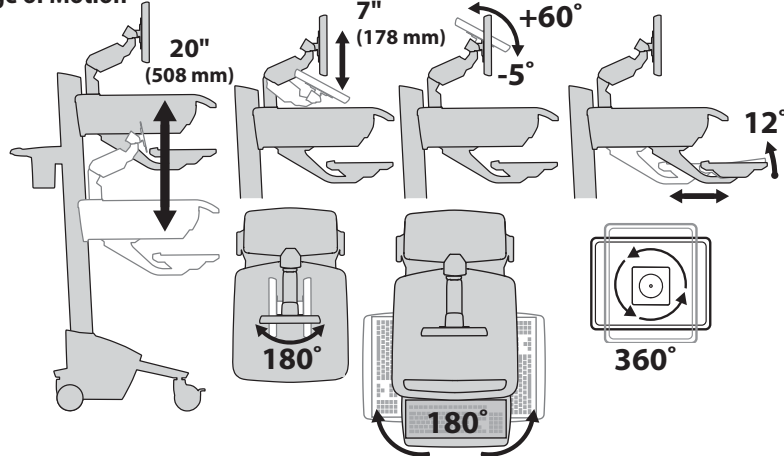

With Independent LCD Lift: <14 lbs (6.4 kg)
Without Independent LCD Lift: 20 lbs (9 kg)

0 lbs (0 kg) Open Worksurface
<5 lbs (2.3 kg) Closed Worksurface
<13 lbs (5.9 kg) CPU Compartment*

*Combined LCD and CPU Compartment weight: <27 lbs (12.2 kg).

<3 lbs (1.4 kg)

Side View

Front View

Top View

CPU Compartment

When figuring dimensions, include mounted accessories, protruding cables and port replicators or docking stations.

Side View

Range of Motion

Weight Capacity

Dimensions

Laptop Compartment

When figuring dimensions, include mounted accessories, protruding cables and port replicators or docking stations.

Range of Motion

Weight Capacity

- Open Worksurface 0 lbs (0 kg)
- Closed Worksurface <5 lbs (2.3 kg)
- CPU Compartment <10 lbs (4.5 kg)

When figuring dimensions, include mounted accessories, protruding cables and port replicators or docking stations.

Range of Motion

Weight Capacity

Without Independent LCD Lift: 20 lbs (9 kg)
With Independent LCD Lift: 6-14 lbs (2.7-6.4 kg)
Carts with LiFe Power System: 5-11 lbs (2.3-5 kg)