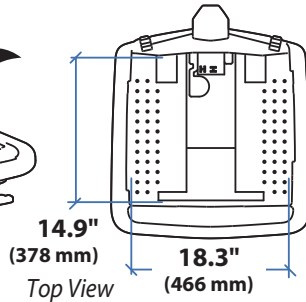

When figuring dimensions, include mounted accessories, protruding cables and port replicators or docking stations.

Range of Motion

Top View

Front View

Front View

Side View

Top View

Weight Capacity

<3 lbs (1.4 kg)

Side View

Front View

Top View

CPU Compartment

When figuring dimensions, include mounted accessories, protruding cables and port replicators or docking stations.

Side View

Range of Motion

Weight Capacity

Dimensions

Laptop Compartment

When figuring dimensions, include mounted accessories, protruding cables and port replicators or docking stations.

Range of Motion

Weight Capacity

- Open Worksurface 0 lbs (0 kg)
- Closed Worksurface <5 lbs (2.3 kg)
- CPU Compartment <10 lbs (4.5 kg)

When figuring dimensions, include mounted accessories, protruding cables and port replicators or docking stations.

Range of Motion

Weight Capacity

Without Independent LCD Lift: 20 lbs (9 kg)
With Independent LCD Lift: 6-14 lbs (2.7-6.4 kg)
Carts with LiFe Power System: 5-11 lbs (2.3-5 kg)