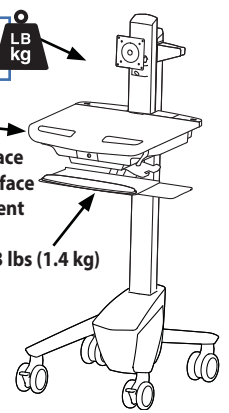

Dimensions

Side View
Laptop Compartment

When figuring dimensions, include mounted accessories, protruding cables and port replicators or docking stations.

Range of Motion

Weight Capacity

- Open Worksurface 0 lbs (0 kg)
- Closed Worksurface <5 lbs (2.3 kg)
- Laptop Compartment <10 lbs (4.5 kg)

Dimensions

CPU Compartment

When figuring dimensions, include mounted accessories, protruding cables and port replicators or docking stations.

Weight Capacity

With Independent LCD Lift:	Without Independent LCD Lift:	LB kg
<14 lbs (6.4 kg)	20 lbs (9 kg)	LB kg

- 0 lbs (0 kg) Open Worksurface
- <5 lbs (2.3 kg) Closed Worksurface
- <13 lbs (5.9 kg) CPU Compartment

Combined LCD and CPU Compartment weight: <27 lbs (12.2 kg). If the combined LCD and CPU weight is greater than 27 lbs (12.2 kg) then the CPU must be mounted to the rear of the cart using the Universal CPU Holder accessory (ordered separately).

Dimensions

Laptop Compartment

When figuring dimensions, include mounted accessories, protruding cables and port replicators or docking stations.

Range of Motion

Weight Capacity

Dimensions

Side View

CPU Compartment