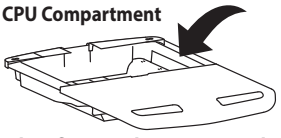

When figuring dimensions, include mounted accessories, protruding cables and port replicators or docking stations.

Range of Motion

Top View

Front View

Front View

Side View

Top View

Weight Capacity

With Independent LCD Lift: <14 lbs (6.4 kg)
Without Independent LCD Lift: 20 lbs (9 kg)

0 lbs (0 kg) Open Worksurface
<5 lbs (2.3 kg) Closed Worksurface
<13 lbs (5.9 kg) CPU Compartment*

*Combined LCD and CPU Compartment weight: <27 lbs (12.2 kg).

<3 lbs (1.4 kg)

Side View

Front View

Top View

CPU Compartment

When figuring dimensions, include mounted accessories, protruding cables and port replicators or docking stations.

Side View

Range of Motion