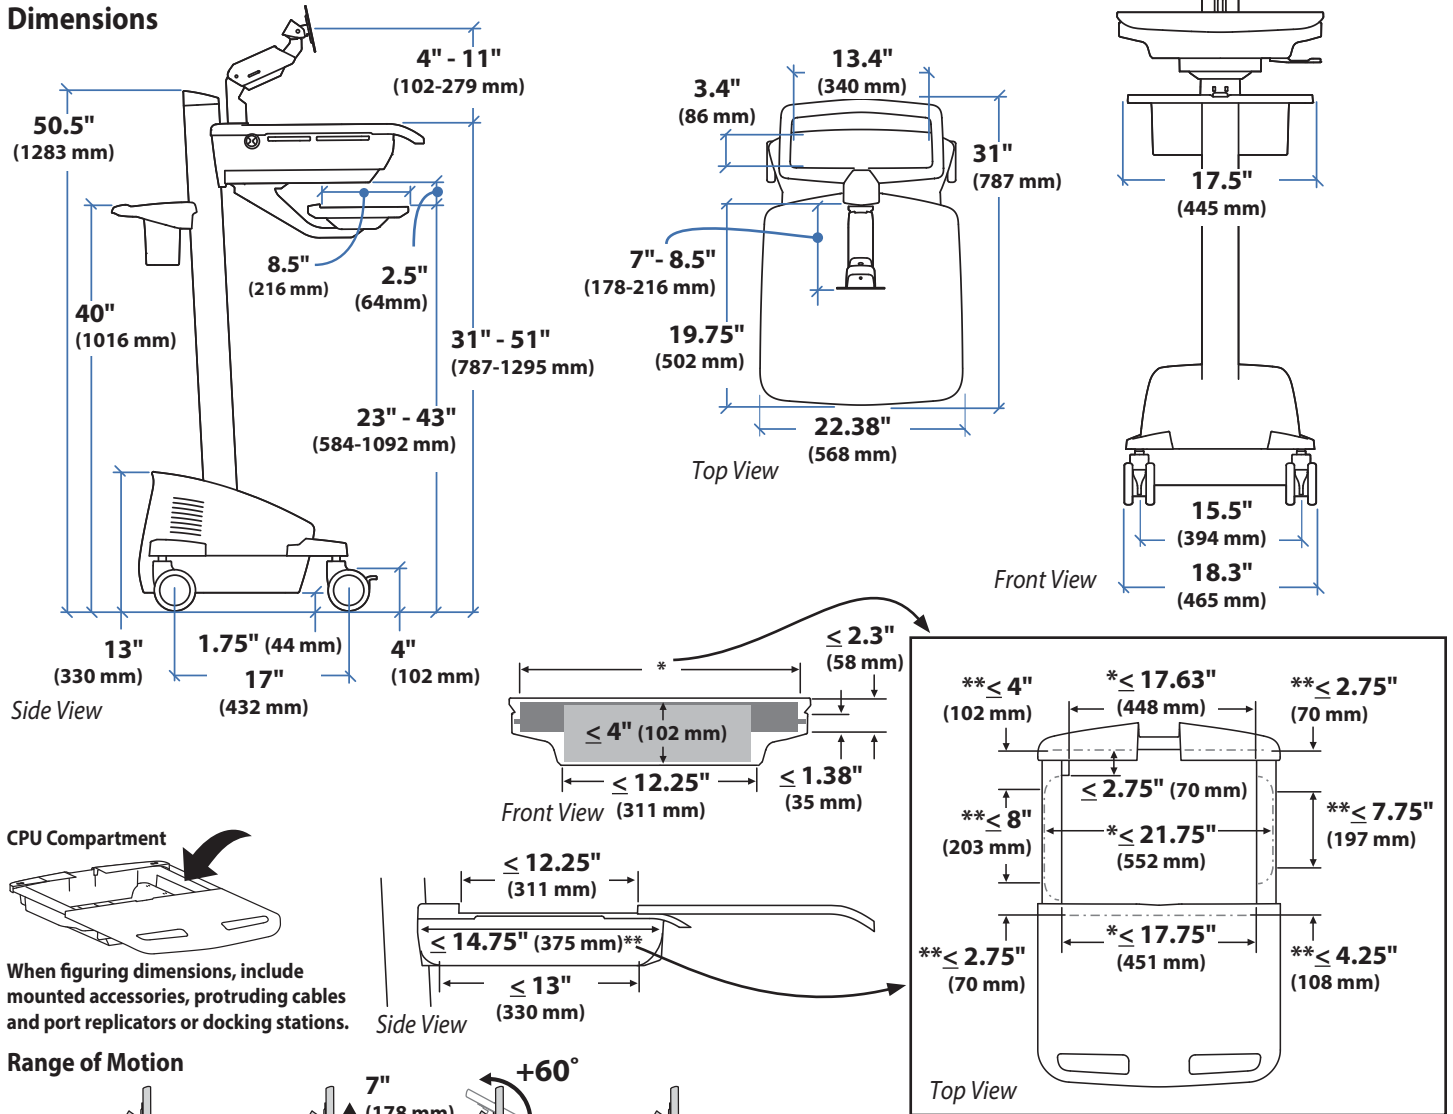

<3 lbs (1.4 kg)

Side View

Front View

Top View

CPU Compartment

When figuring dimensions, include mounted accessories, protruding cables and port replicators or docking stations.

Side View

Range of Motion

When figuring dimensions, include mounted accessories, protruding cables and port replicators or docking stations.

Range of Motion

Weight Capacity

Without Independent LCD Lift: 20 lbs (9 kg)
With Independent LCD Lift: 6-14 lbs (2.7-6.4 kg)
Carts with LiFe Power System: 5-11 lbs (2.3-5 kg)

<3 lbs (1.4 kg)

Dimensions

Range of Motion

Weight Capacity: <14 lbs (6.4 kg)

Carts with LiFe Power System:
5-11 lbs (2.3-5 kg)

0 lbs (0 kg) Open Worksurface

<5 lbs (2.3 kg) Closed Worksurface*

<13 lbs (5.9 kg) CPU Compartment**