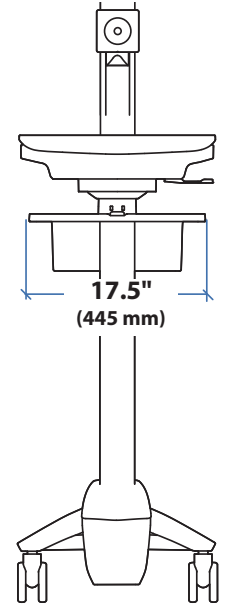

Dimensions

CPU Compartment

When figuring dimensions, include mounted accessories, protruding cables and port replicators or docking stations.

Weight Capacity

With Independent LCD Lift:	Without Independent LCD Lift:	LB kg
<14 lbs (6.4 kg)	20 lbs (9 kg)	LB kg

Dimensions

Laptop Compartment

When figuring dimensions, include mounted accessories, protruding cables and port replicators or docking stations.

Range of Motion

Weight Capacity

Dimensions

Side View

CPU Compartment

When figuring dimensions, include mounted accessories, protruding cables and port replicators or docking stations.

Range of Motion

Top View

Front View

Front View

Side View

Top View

Weight Capacity

<3 lbs (1.4 kg)

Side View

Front View

Top View

CPU Compartment

When figuring dimensions, include mounted accessories, protruding cables and port replicators or docking stations.

Side View

Range of Motion