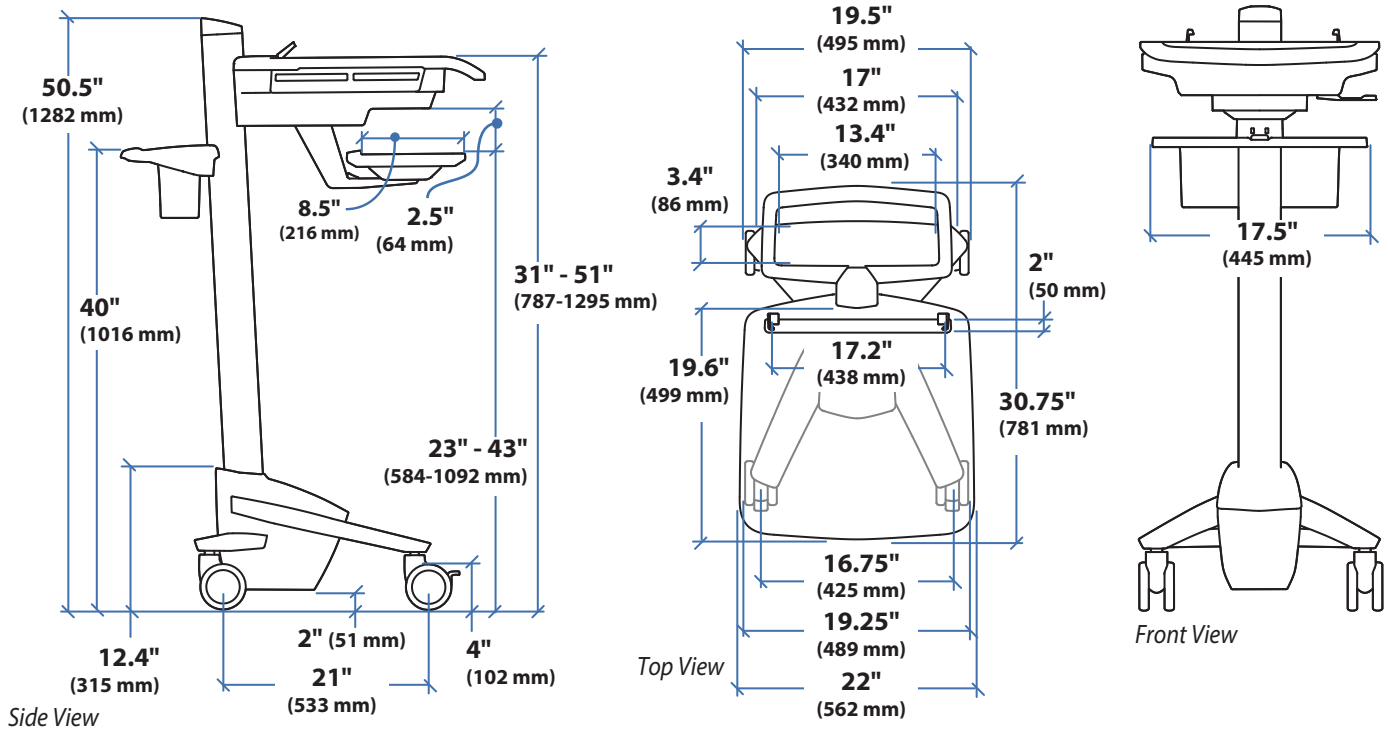

Dimensions

CPU Compartment

When figuring dimensions, include mounted accessories, protruding cables and port replicators or docking stations.

Weight Capacity

With Independent LCD Lift:	Without Independent LCD Lift:	LB kg
<14 lbs (6.4 kg)	20 lbs (9 kg)	LB kg

- 0 lbs (0 kg) Open Worksurface
- <5 lbs (2.3 kg) Closed Worksurface
- <13 lbs (5.9 kg) CPU Compartment

Combined LCD and CPU Compartment weight: <27 lbs (12.2 kg). If the combined LCD and CPU weight is greater than 27 lbs (12.2 kg) then the CPU must be mounted to the rear of the cart using the Universal CPU Holder accessory (ordered separately).

Dimensions

Laptop Compartment

When figuring dimensions, include mounted accessories, protruding cables and port replicators or docking stations.

Range of Motion

Weight Capacity

Dimensions

Side View

CPU Compartment

<3 lbs (1.4 kg)

Side View

Front View

Top View

CPU Compartment

When figuring dimensions, include mounted accessories, protruding cables and port replicators or docking stations.

Side View

Range of Motion