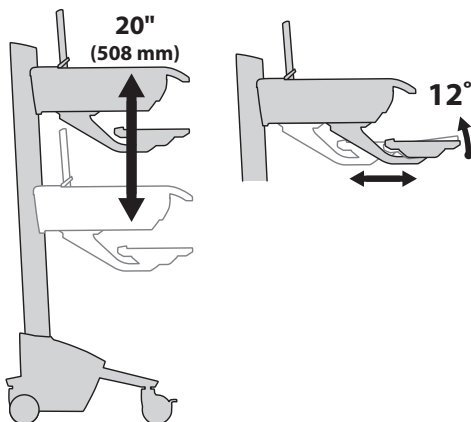

Dimensions

Side View
Laptop Compartment

When figuring dimensions, include mounted accessories, protruding cables and port replicators or docking stations.

Range of Motion

Weight Capacity

- Open Worksurface 0 lbs (0 kg)
- Closed Worksurface <5 lbs (2.3 kg)
- Laptop Compartment <10 lbs (4.5 kg)

Dimensions

CPU Compartment

When figuring dimensions, include mounted accessories, protruding cables and port replicators or docking stations.

Weight Capacity

With Independent LCD Lift:	Without Independent LCD Lift:	LB kg
<14 lbs (6.4 kg)	20 lbs (9 kg)	LB kg

Dimensions

Laptop Compartment

When figuring dimensions, include mounted accessories, protruding cables and port replicators or docking stations.

Range of Motion

Weight Capacity

Dimensions

Side View

CPU Compartment

When figuring dimensions, include mounted accessories, protruding cables and port replicators or docking stations.

Range of Motion

Top View

Front View

Front View

Side View

Top View

Weight Capacity