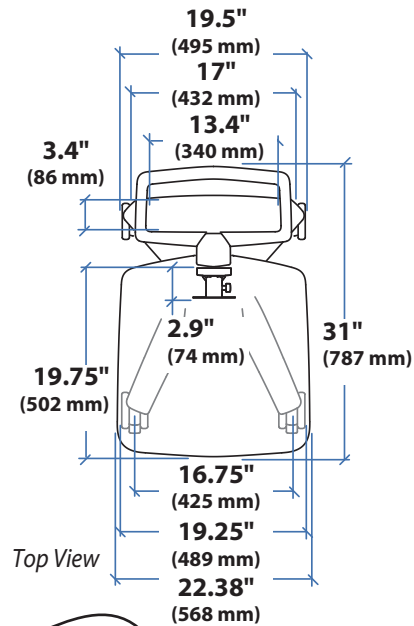

Dimensions

CPU Compartment

When figuring dimensions, include mounted accessories, protruding cables and port replicators or docking stations.

Weight Capacity

With Independent LCD Lift:	Without Independent LCD Lift:	LB kg
<14 lbs (6.4 kg)	20 lbs (9 kg)	LB kg

Dimensions

Laptop Compartment

When figuring dimensions, include mounted accessories, protruding cables and port replicators or docking stations.

Range of Motion

Weight Capacity

Dimensions

Side View

CPU Compartment

When figuring dimensions, include mounted accessories, protruding cables and port replicators or docking stations.

Range of Motion

Top View

Front View

Front View

Side View

Top View

Weight Capacity

<3 lbs (1.4 kg)

Side View

Front View

Top View

CPU Compartment

When figuring dimensions, include mounted accessories, protruding cables and port replicators or docking stations.

Side View

Range of Motion