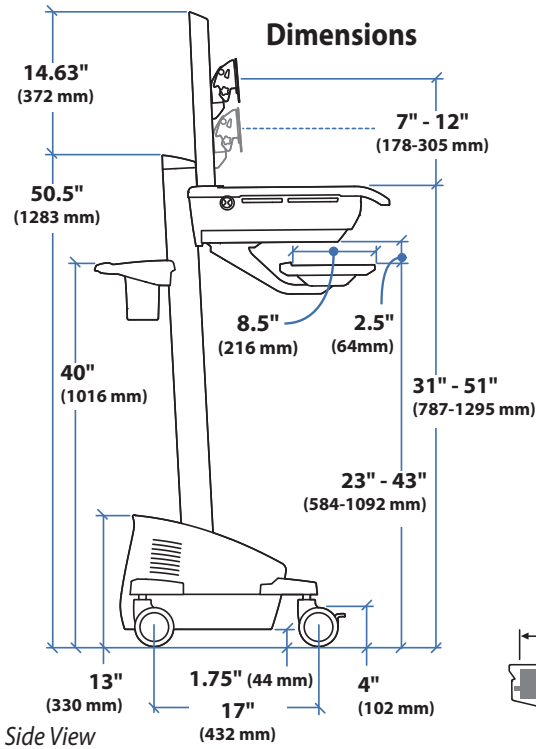

<3 lbs (1.4 kg)

Side View

Front View

Top View

CPU Compartment

When figuring dimensions, include mounted accessories, protruding cables and port replicators or docking stations.

Side View

Range of Motion

Weight Capacity

Dimensions

Laptop Compartment

When figuring dimensions, include mounted accessories, protruding cables and port replicators or docking stations.

Range of Motion

Weight Capacity

- Open Worksurface 0 lbs (0 kg)
- Closed Worksurface <5 lbs (2.3 kg)
- CPU Compartment <10 lbs (4.5 kg)

When figuring dimensions, include mounted accessories, protruding cables and port replicators or docking stations.

Range of Motion

Weight Capacity

Without Independent LCD Lift: 20 lbs (9 kg)
With Independent LCD Lift: 6-14 lbs (2.7-6.4 kg)
Carts with LiFe Power System: 5-11 lbs (2.3-5 kg)

<3 lbs (1.4 kg)

Dimensions

Range of Motion

Weight Capacity: <14 lbs (6.4 kg)

Carts with LiFe Power System:
5-11 lbs (2.3-5 kg)

0 lbs (0 kg) Open Worksurface

<5 lbs (2.3 kg) Closed Worksurface*

<13 lbs (5.9 kg) CPU Compartment**