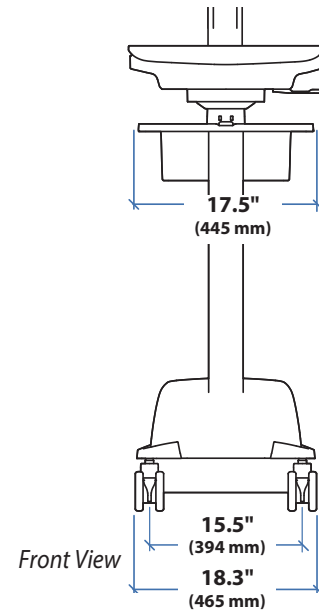

When figuring dimensions, include mounted accessories, protruding cables and port replicators or docking stations.

Range of Motion

Top View

Front View

Front View

Side View

Top View

Weight Capacity

<3 lbs (1.4 kg)

Side View

Front View

Top View

CPU Compartment

When figuring dimensions, include mounted accessories, protruding cables and port replicators or docking stations.

Side View

Range of Motion

Weight Capacity

Dimensions

Laptop Compartment

When figuring dimensions, include mounted accessories, protruding cables and port replicators or docking stations.

Range of Motion

Weight Capacity

- Open Worksurface 0 lbs (0 kg)
- Closed Worksurface <5 lbs (2.3 kg)
- CPU Compartment <10 lbs (4.5 kg)

When figuring dimensions, include mounted accessories, protruding cables and port replicators or docking stations.

Range of Motion

Weight Capacity

Without Independent LCD Lift: 20 lbs (9 kg)
With Independent LCD Lift: 6-14 lbs (2.7-6.4 kg)
Carts with LiFe Power System: 5-11 lbs (2.3-5 kg)