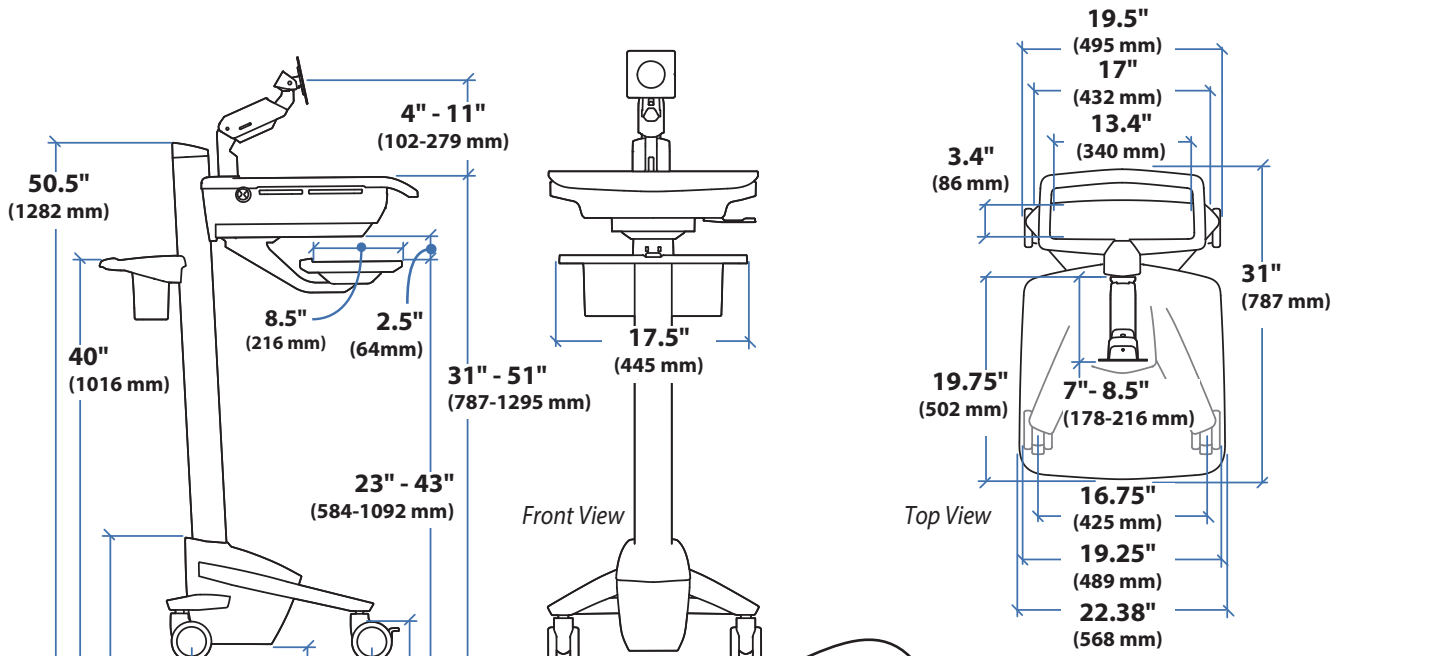

Dimensions

Laptop Compartment

When figuring dimensions, include mounted accessories, protruding cables and port replicators or docking stations.

Range of Motion

Weight Capacity

Dimensions

Side View

CPU Compartment

When figuring dimensions, include mounted accessories, protruding cables and port replicators or docking stations.

Range of Motion

Top View

Front View

Front View

Side View

Top View

Weight Capacity

With Independent LCD Lift: <14 lbs (6.4 kg)
Without Independent LCD Lift: 20 lbs (9 kg)

0 lbs (0 kg) Open Worksurface
<5 lbs (2.3 kg) Closed Worksurface
<13 lbs (5.9 kg) CPU Compartment*

*Combined LCD and CPU Compartment weight: <27 lbs (12.2 kg).

<3 lbs (1.4 kg)

Side View

Front View

Top View

CPU Compartment

When figuring dimensions, include mounted accessories, protruding cables and port replicators or docking stations.

Side View

Range of Motion