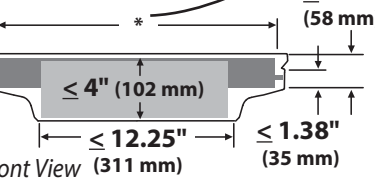

When figuring dimensions, include mounted accessories, protruding cables and port replicators or docking stations.

Range of Motion

Top View

Front View

Front View

Side View

Top View

Weight Capacity

With Independent LCD Lift: <14 lbs (6.4 kg)
Without Independent LCD Lift: 20 lbs (9 kg)

0 lbs (0 kg) Open Worksurface
<5 lbs (2.3 kg) Closed Worksurface
<13 lbs (5.9 kg) CPU Compartment*

*Combined LCD and CPU Compartment weight: <27 lbs (12.2 kg).

<3 lbs (1.4 kg)

Side View

Front View

Top View

CPU Compartment

When figuring dimensions, include mounted accessories, protruding cables and port replicators or docking stations.

Side View

Range of Motion