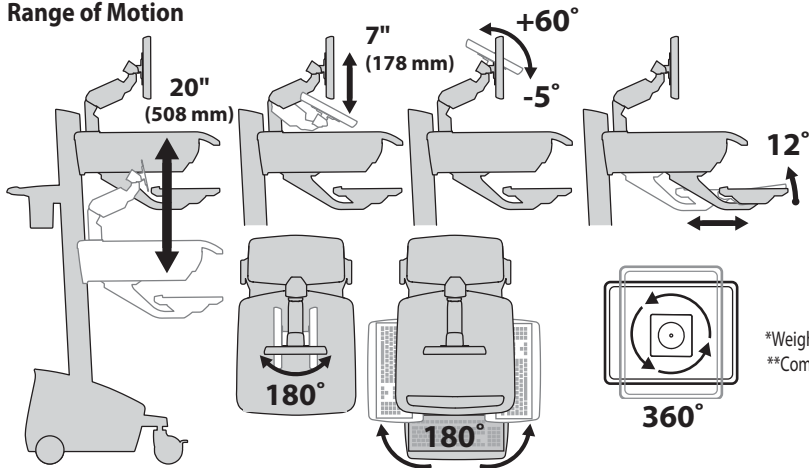

<3 lbs (1.4 kg)

Side View

Front View

Top View

CPU Compartment

When figuring dimensions, include mounted accessories, protruding cables and port replicators or docking stations.

Side View

Range of Motion

When figuring dimensions, include mounted accessories, protruding cables and port replicators or docking stations.

Range of Motion

Weight Capacity

Without Independent LCD Lift: 20 lbs (9 kg)
With Independent LCD Lift: 6-14 lbs (2.7-6.4 kg)
Carts with LiFe Power System: 5-11 lbs (2.3-5 kg)

0 lbs (0 kg) Open Worksurface
<5 lbs (2.3 kg) Closed Worksurface*
<13 lbs (5.9 kg) CPU Compartment**

*Weight Capacity for carts with LiFe Power System is <3 lbs (1.4 kg).
**Combined LCD and CPU Compartment weight: <27 lbs (12.2 kg).

<3 lbs (1.4 kg)

Dimensions

Range of Motion

Weight Capacity: <14 lbs (6.4 kg)

Carts with LiFe Power System:
5-11 lbs (2.3-5 kg)

0 lbs (0 kg) Open Worksurface

<5 lbs (2.3 kg) Closed Worksurface*

<13 lbs (5.9 kg) CPU Compartment**