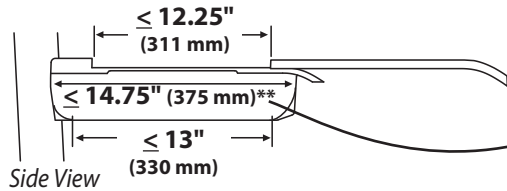

<3 lbs (1.4 kg)

Side View

Front View

Top View

CPU Compartment

When figuring dimensions, include mounted accessories, protruding cables and port replicators or docking stations.

Side View

Range of Motion