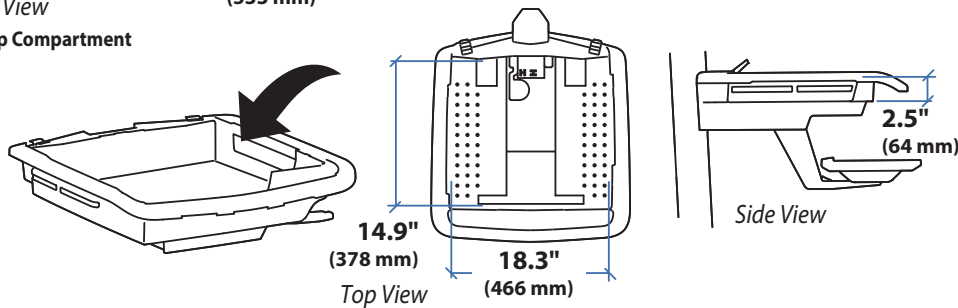

Dimensions

Side View
Laptop Compartment

When figuring dimensions, include mounted accessories, protruding cables and port replicators or docking stations.

Range of Motion

Weight Capacity

- Open Worksurface 0 lbs (0 kg)
- Closed Worksurface <5 lbs (2.3 kg)
- Laptop Compartment <10 lbs (4.5 kg)

Dimensions

CPU Compartment

When figuring dimensions, include mounted accessories, protruding cables and port replicators or docking stations.

Weight Capacity

With Independent LCD Lift:	Without Independent LCD Lift:	LB kg
<14 lbs (6.4 kg)	20 lbs (9 kg)	LB kg