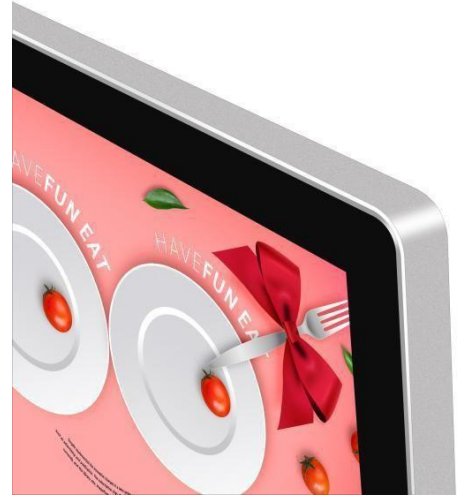

Indoor Wall Mounted Smart LCD Display

- Slim Black Bezel
- Ultra Slim Enclosure Designed, 18mm Thickness
- Surface Designed with High Transparency Tempered Glass, Aluminum Alloy Frame Cover
- Android Motherboard
- Support USB-Plug Display / Remote Information Control
- Fanless and Low-power System
- Capacitive touch

Model	EKIADF320W
Panel Information	
Panel Size	32"
Panel Type	a-Si TFT-LCD
Active Area	697.40 x 391.85 mm
Resolution	1920 x 1080
Brightness	350 Nits
Contrast Ratio	1400:1
Viewing Angle	178/178
Aspect Ratio	16:9
LED Life Time	50,000 hours
Motherboard	
Operating System	Windows PRO
CPU	I5-4200/4300U
Memory	DDR3 4G
Storage	SSD 128G
Network	Wifi, RJ45
I/O Ports	USB2.0*2/ USB3.0*2/ HDMI out*1/ VGA out*1/ RJ45 Lan port*1/ Speaker out*1/ Mic in*1
Speakers	8W x2
Environment	
Operating System	0°C ~ 50°C
Storage System	-20°C ~ 60°C
Power	
Power Supply	96~264 V
Rated Frequency	50/60Hz

Indoor Wall Mounted Smart LCD Display

Indoor Wall Mounted Smart LCD Display

■ Interface Tempered Glass 4MM

■ Aluminum Alloy Frame Design

■ Ultra Slim Enclosure 18MM

■ In Landscape/ Portrait