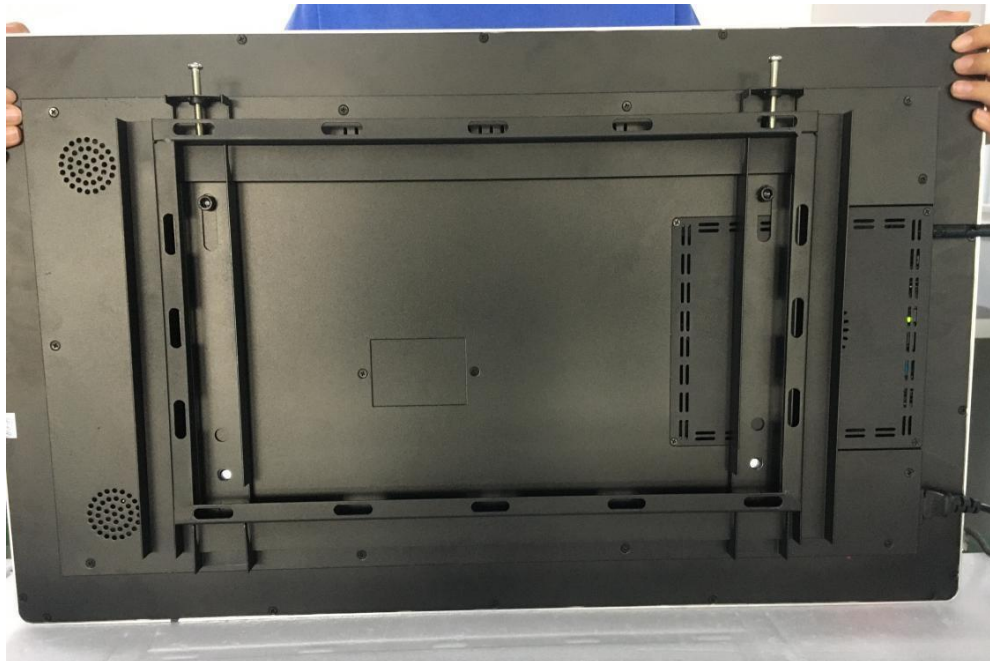

Indoor Wall Mounted Smart LCD Display

- Slim Black Bezel
- Ultra Slim Enclosure Designed, 18mm Thickness
- Surface Designed with High Transparency Tempered Glass, Aluminum Alloy Frame Cover
- Android Motherboard
- Support USB-Plug Display / Remote Information Control
- Fanless and Low-power System
- Capacitive touch

Model	EKIADF320W
Panel Information	
Panel Size	32"
Panel Type	a-Si TFT-LCD
Active Area	697.40 x 391.85 mm
Resolution	1920 x 1080
Brightness	350 Nits
Contrast Ratio	1400:1
Viewing Angle	178/178
Aspect Ratio	16:9
LED Life Time	50,000 hours
Motherboard	
Operating System	Windows PRO
CPU	I5-4200/4300U
Memory	DDR3 4G
Storage	SSD 128G
Network	Wifi, RJ45
I/O Ports	USB2.0*2/ USB3.0*2/ HDMI out*1/ VGA out*1/ RJ45 Lan port*1/ Speaker out*1/ Mic in*1
Speakers	8W x2
Environment	
Operating System	0°C ~ 50°C
Storage System	-20°C ~ 60°C
Power	
Power Supply	96~264 V
Rated Frequency	50/60Hz

Indoor Wall Mounted Smart LCD Display

Indoor Wall Mounted Smart LCD Display

■ Interface Tempered Glass 4MM

■ Aluminum Alloy Frame Design

■ Ultra Slim Enclosure 18MM

■ In Landscape/ Portrait