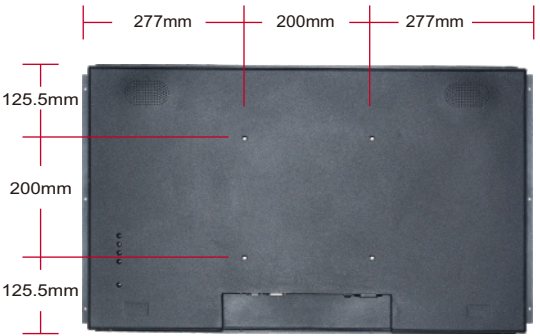

Key Features:

- 32 inch LCD Monitor
- 1920x1080 resolution
- 89/89/89/89 viewing angle
- VGA/HDMI inputs
- 7-24 hours operation
- Standard 200x200MM Vesa Holes
- 2 High Quality Speakers
- Capacitive Touch

Application Areas

- Hospitals
- Retail Stores
- Shopping Malls
- Supermarkets
- Museums and Galleries
- Airports
- Train/Bus Stations

32" LCD Monitor

PCS-320PTM-PCAP

Specifications

DISPLAY	Panel Model	32inch TFT LED
	Max Resolution	1920*1080
	Aspect Ratio	16:09
	Pixel Pitch	0.36375*0.36375
	Viewing Angle	89/89/89/89
	Contrast Ratio	1400:1
	Brightness	500cd/m ²
	Response Time	6.5ms
	Display Area (mm)	698.4x392.85mm
	Panel Size(mm)	727.4x429x227mm
INTERFACE	Screen Weight	4.8Kg
	Lamp Type	WLED
	2*HDMI input	
	1*PC-RGB(VGA) input	
	1*PC-Audio input	
	1*Earphine output	
	1*USB	
	1*AC input	
	PC-VGA	Up to 1920x1080@60Hz
	HDMI	480i,480p,720i,720p,1080i,1080p
Switch	Power on/off	
DESIGN	Color	Matte Black
	Wall Mount	VESA (200X200MM)

ON-SCREEN DISPLAY LANGUAGES	English, French, German, Italian, Polish, Russian, Simplified Chinese, Spanish, Turkish, Arabic, Japanese, Traditional Chinese etc.	
DISPLAY MODE	Portrait & Landscape	
TOUCH	Capacitive Touch	
POWER	Mains Power Consumption AC 100-240V, 50-60 Hz 40 W	
SOUND	Built-in Speakers 2 x 10W	
DIMENSION & WEIGHT	Machine Size	754x47x451mm
	Machine Weight	9.4KG
	Carton Size	840x130x540mm
	Carton Weight	10.5KG
	Wooden Case Size Wooden Case Weight	870x680x575mm (5PCS) 62.5KG
OTHER	Regulatory Approvals CE, FCC, ROHS, HDMI certicates	
	Warranty	2 years warranty
ACCESSORIES	Remote Control	Optional
	Power Supply	x1 AC cable
	User's Manual	x1