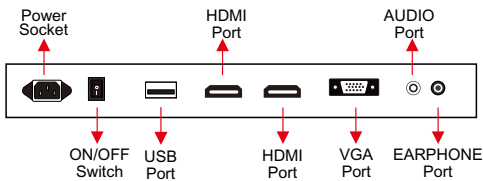

Key Features:

- 32 inch LCD Monitor
- 1920x1080 resolution
- 89/89/89/89 viewing angle
- VGA/HDMI inputs
- 7-24 hours operation
- Standard 200x200MM Vesa Holes
- 2 High Quality Speakers
- Capacitive Touch

Application Areas

- Hospitals
- Retail Stores
- Shopping Malls
- Supermarkets
- Museums and Galleries
- Airports
- Train/Bus Stations

32" LCD Monitor

PCS-320PTM-PCAP

Specifications

DISPLAY	Panel Model	32inch TFT LED
	Max Resolution	1920*1080
	Aspect Ratio	16:09
	Pixel Pitch	0.36375*0.36375
	Viewing Angle	89/89/89/89
	Contrast Ratio	1400:1
	Brightness	500cd/m ²
	Response Time	6.5ms
	Display Area (mm)	698.4x392.85mm
	Panel Size(mm)	727.4x429x227mm
INTERFACE	Screen Weight	4.8Kg
	Lamp Type	WLED
	2*HDMI input	
	1*PC-RGB(VGA) input	
	1*PC-Audio input	
	1*Earphine output	
	1*USB	
	1*AC input	
	PC-VGA	Up to 1920x1080@60Hz
	HDMI	480i,480p,720i,720p,1080i,1080p
Switch	Power on/off	
DESIGN	Color	Matte Black
	Wall Mount	VESA (200X200MM)

ON-SCREEN DISPLAY LANGUAGES	English, French, German, Italian, Polish, Russian, Simplified Chinese, Spanish, Turkish, Arabic, Japanese, Traditional Chinese etc.	
DISPLAY MODE	Portrait & Landscape	
TOUCH	Capacitive Touch	
POWER	Mains Power Consumption AC 100-240V, 50-60 Hz 40 W	
SOUND	Built-in Speakers 2 x 10W	
DIMENSION & WEIGHT	Machine Size	754x47x451mm
	Machine Weight	9.4KG
	Carton Size	840x130x540mm
	Carton Weight	10.5KG
	Wooden Case Size Wooden Case Weight	870x680x575mm (5PCS) 62.5KG
OTHER	Regulatory Approvals CE, FCC, ROHS, HDMI certicates	
	Warranty	2 years warranty
ACCESSORIES	Remote Control	Optional
	Power Supply	x1 AC cable
	User's Manual	x1