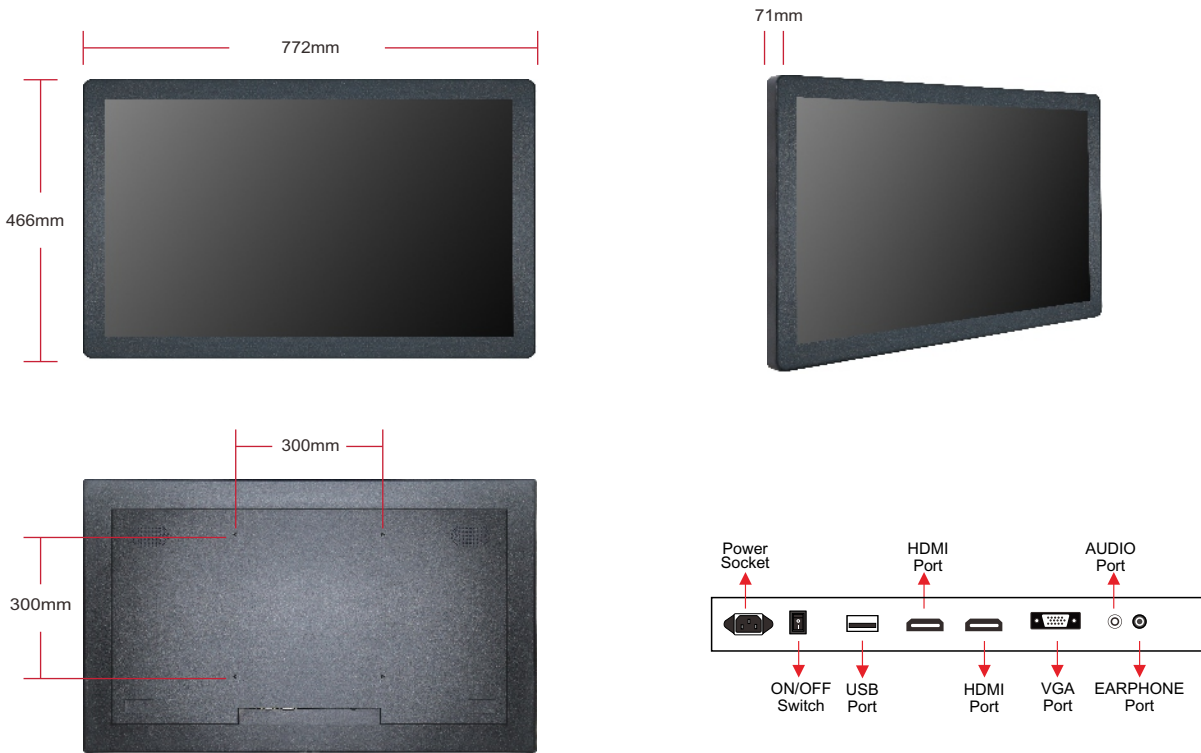

#### Key Features:

- 32 inch LCD Monitor
- 1920x1080 resolution
- 89/89/89/89 viewing angle
- VGA/HDMI inputs
- 7-24 hours operation
- Standard 300x300mm Vesa Holes
- 2 High Quality Speakers
- 10 points IR touch screen

# 32" LCD Monitor

### Specifications

DISPLAY	Panel Model	32inch TFT LED
	Max Resolution	1920*1080
	Aspect Ratio	16:09
	Pixel Pitch	0.36375*0.36375
	Viewing Angle	89/89/89/89
	Contrast Ratio	1400:1
	Brightness	500cd/m <sup>2</sup>
	Response Time	6.5ms
	Display Area (mm)	698.4x392.85mm
	Panel Size(mm)	727.4x429x227mm
Screen Weight	4.8Kg	
Lamp Type	WLED	
INTERFACE	2*HDMI input	
	1*PC-RGB(VGA) input	
	1*PC-Audio input	
	1*Earphine output	
	1*USB	
	1*AC input	
PC-VGA	Up to 1920x1080@60Hz	
HDMI	480i,480p,720i,720p,1080i,1080p	
Switch	Power on/off	
DESIGN	Color	Matte Black
	Wall Mount	VESA (300X300mm)

ON-SCREEN DISPLAY LANGUAGES	English, French, German, Italian, Polish, Russian, Simplified Chinese, Spanish, Turkish, Arabic, Japanese, Traditional Chinese etc.	
DISPLAY MODE	Portrait & Landscape	
TOUCH	10 points IR touch screen	
POWER	Mains Power Consumption AC 100-240V, 50-60 Hz 45 W	
SOUND	Built-in Speakers 2 x 10W	
DIMENSION & WEIGHT	Machine Size	772x71x466mm
	Machine Weight	15KG
	Carton Size	865x145x570mm
	Carton Weight	23KG
	Wooden Case Size Wooden Case Weight	910x920x605mm(5PCS) 118KG
OTHER	Regulatory Approvals Warranty	CE, FCC, ROHS, HDMI certicates 2 years warranty
ACCESSORIES	Remote Control Power Supply User's Manual	Optional x1 AC cable x1